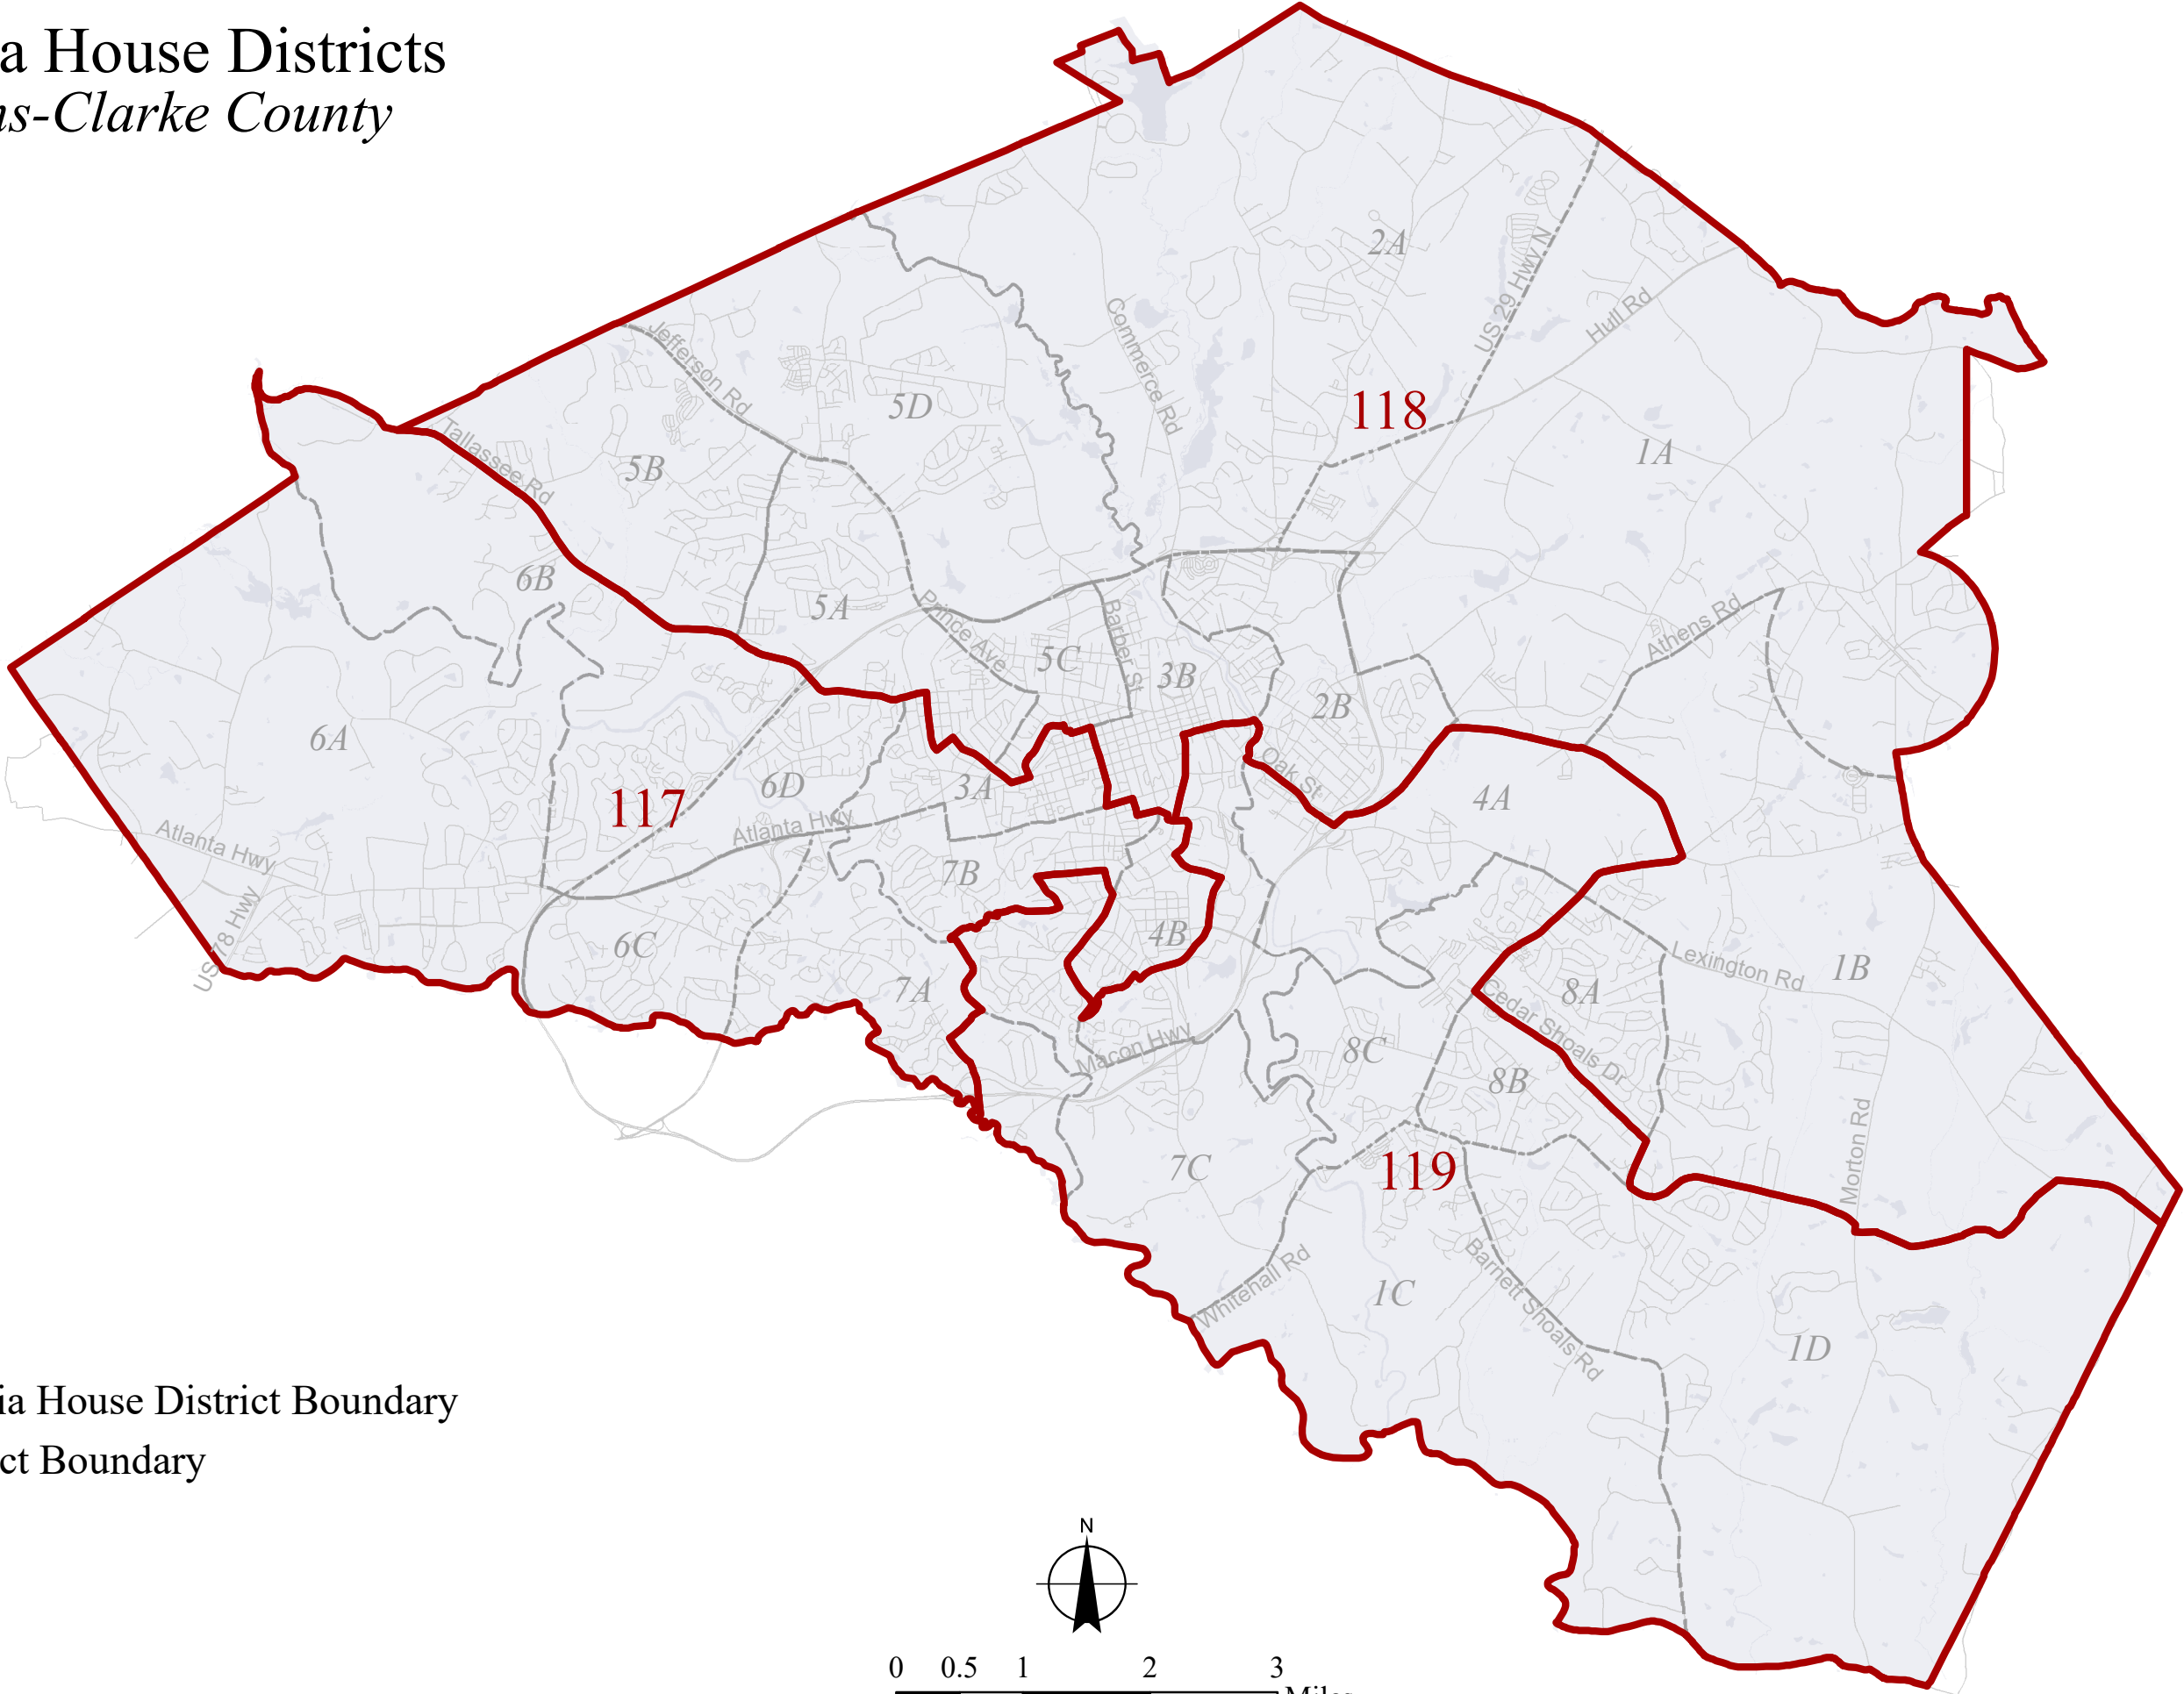

Georgia House Districts

Athens-Clarke County

117 Georgia House District Boundary

6A Precinct Boundary