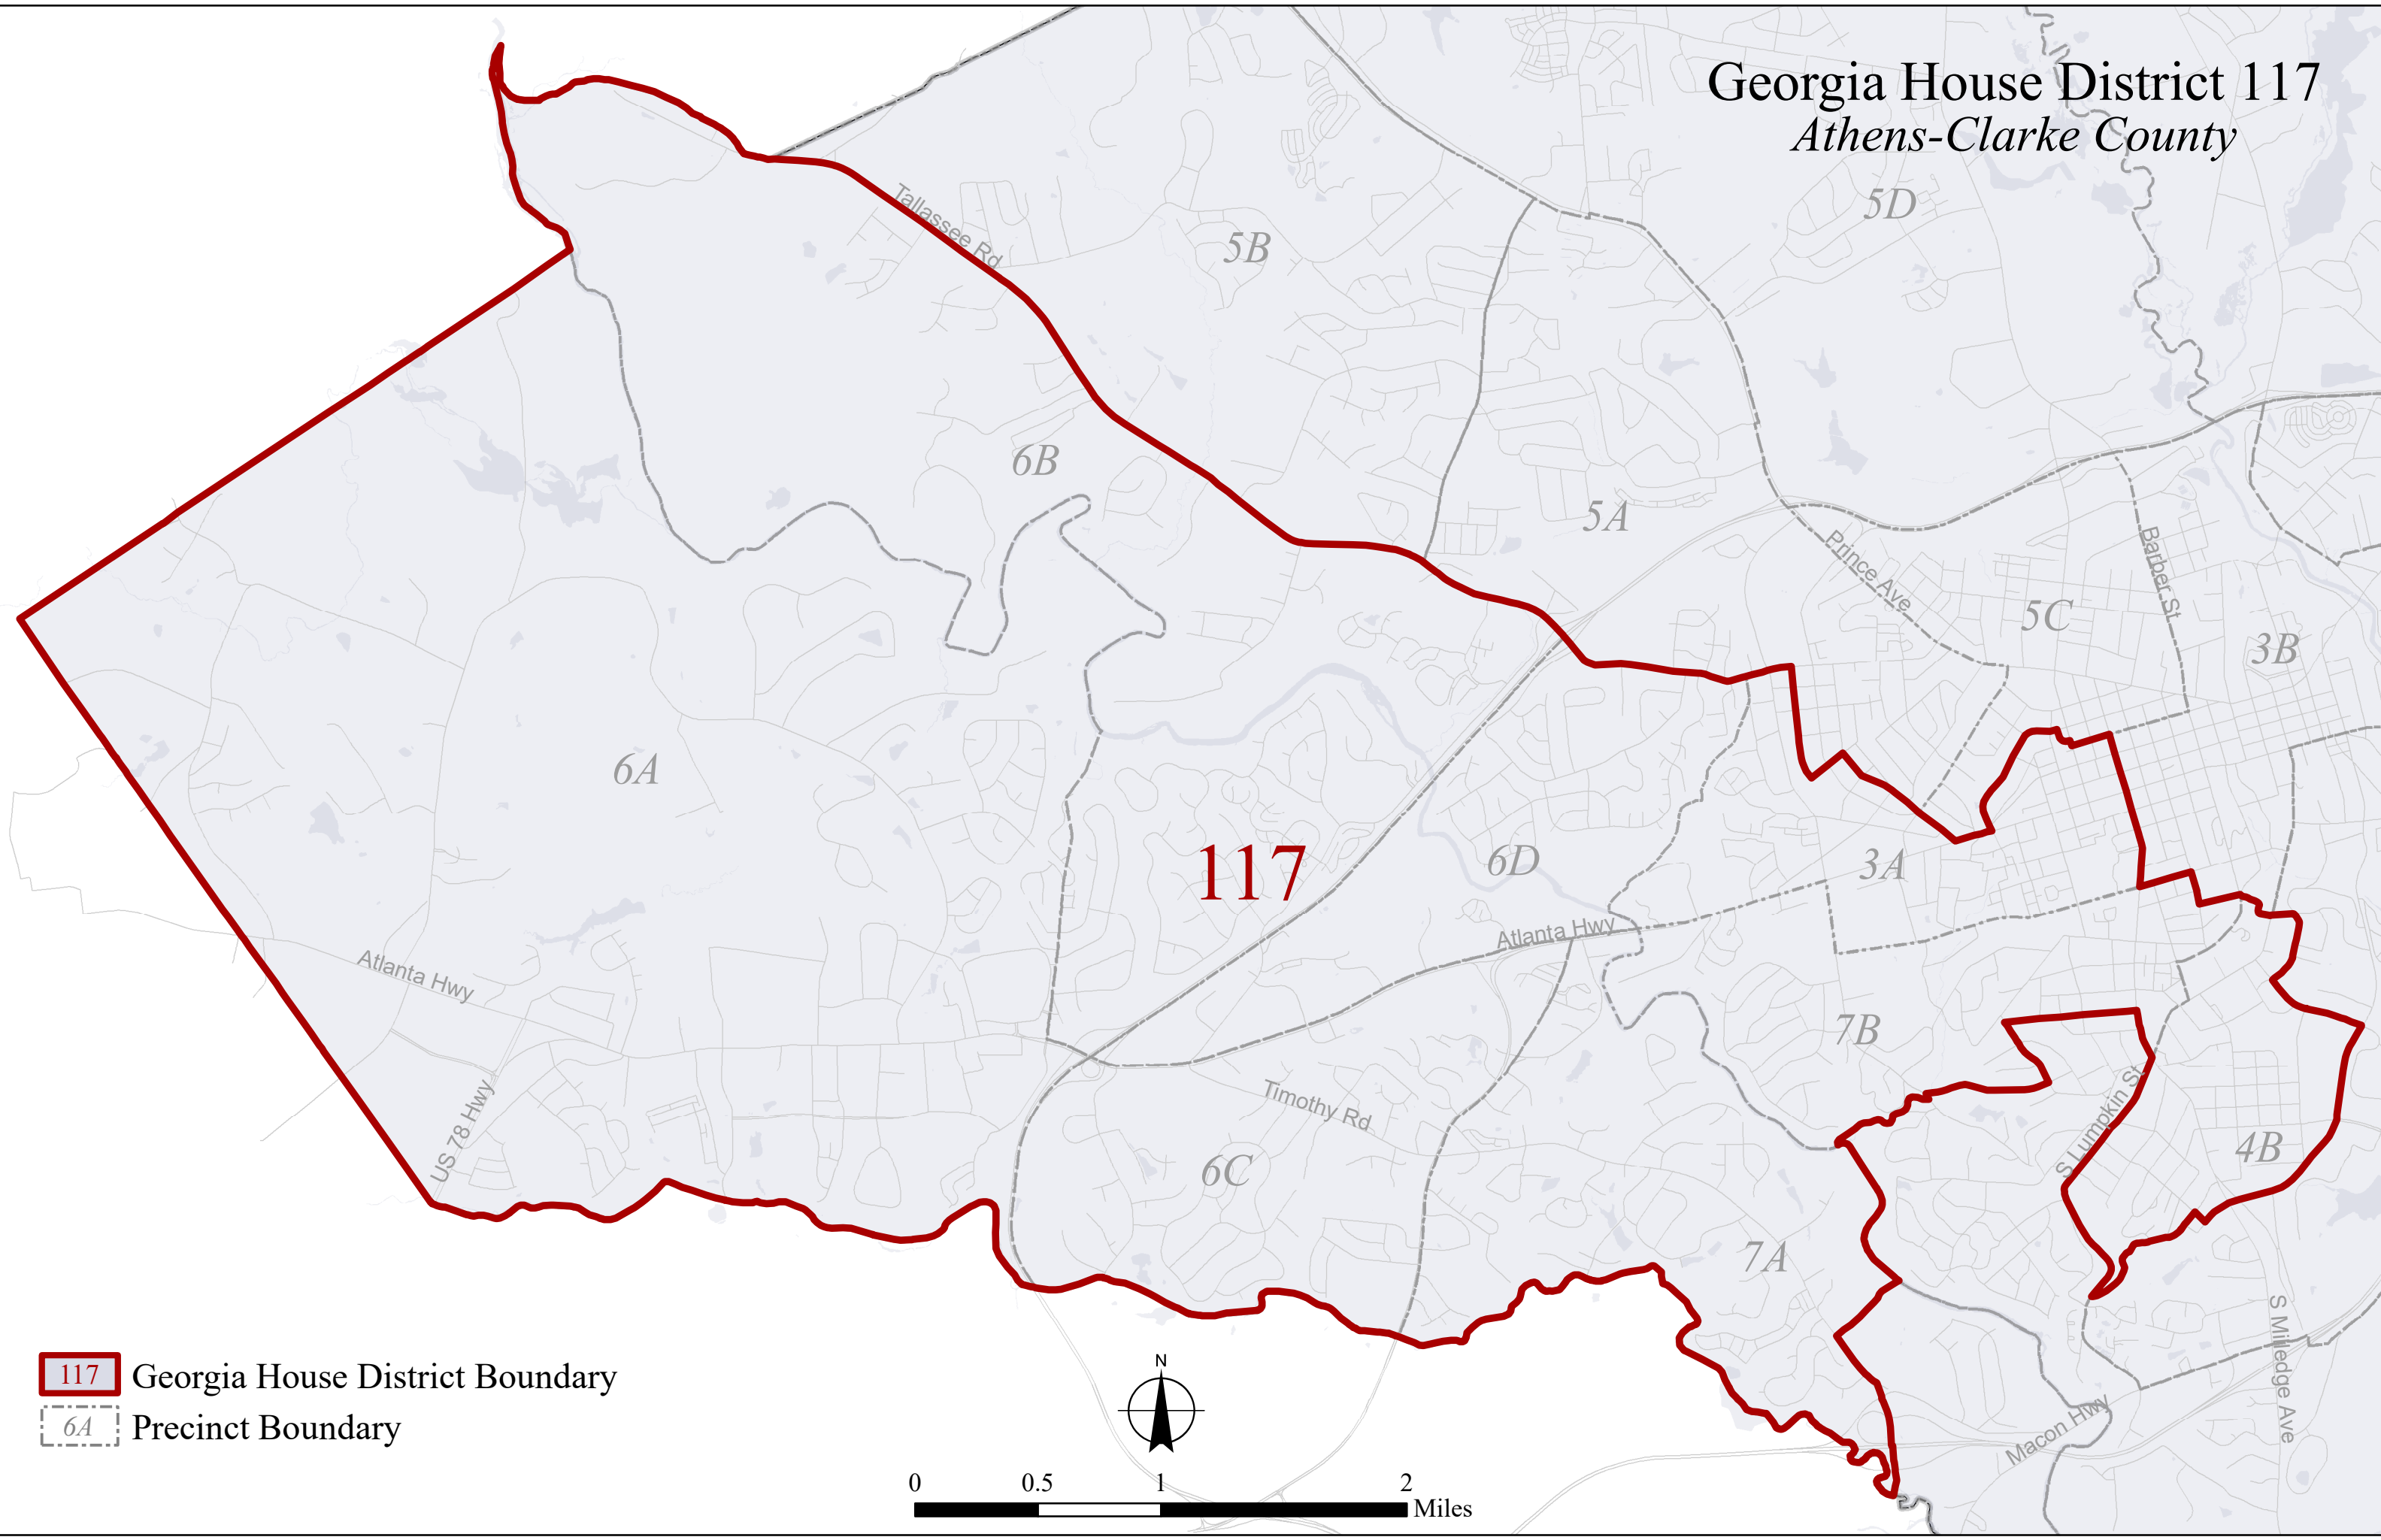

# Georgia House District 117

*Athens-Clarke County*

**117** Georgia House District Boundary  
**6A** Precinct Boundary