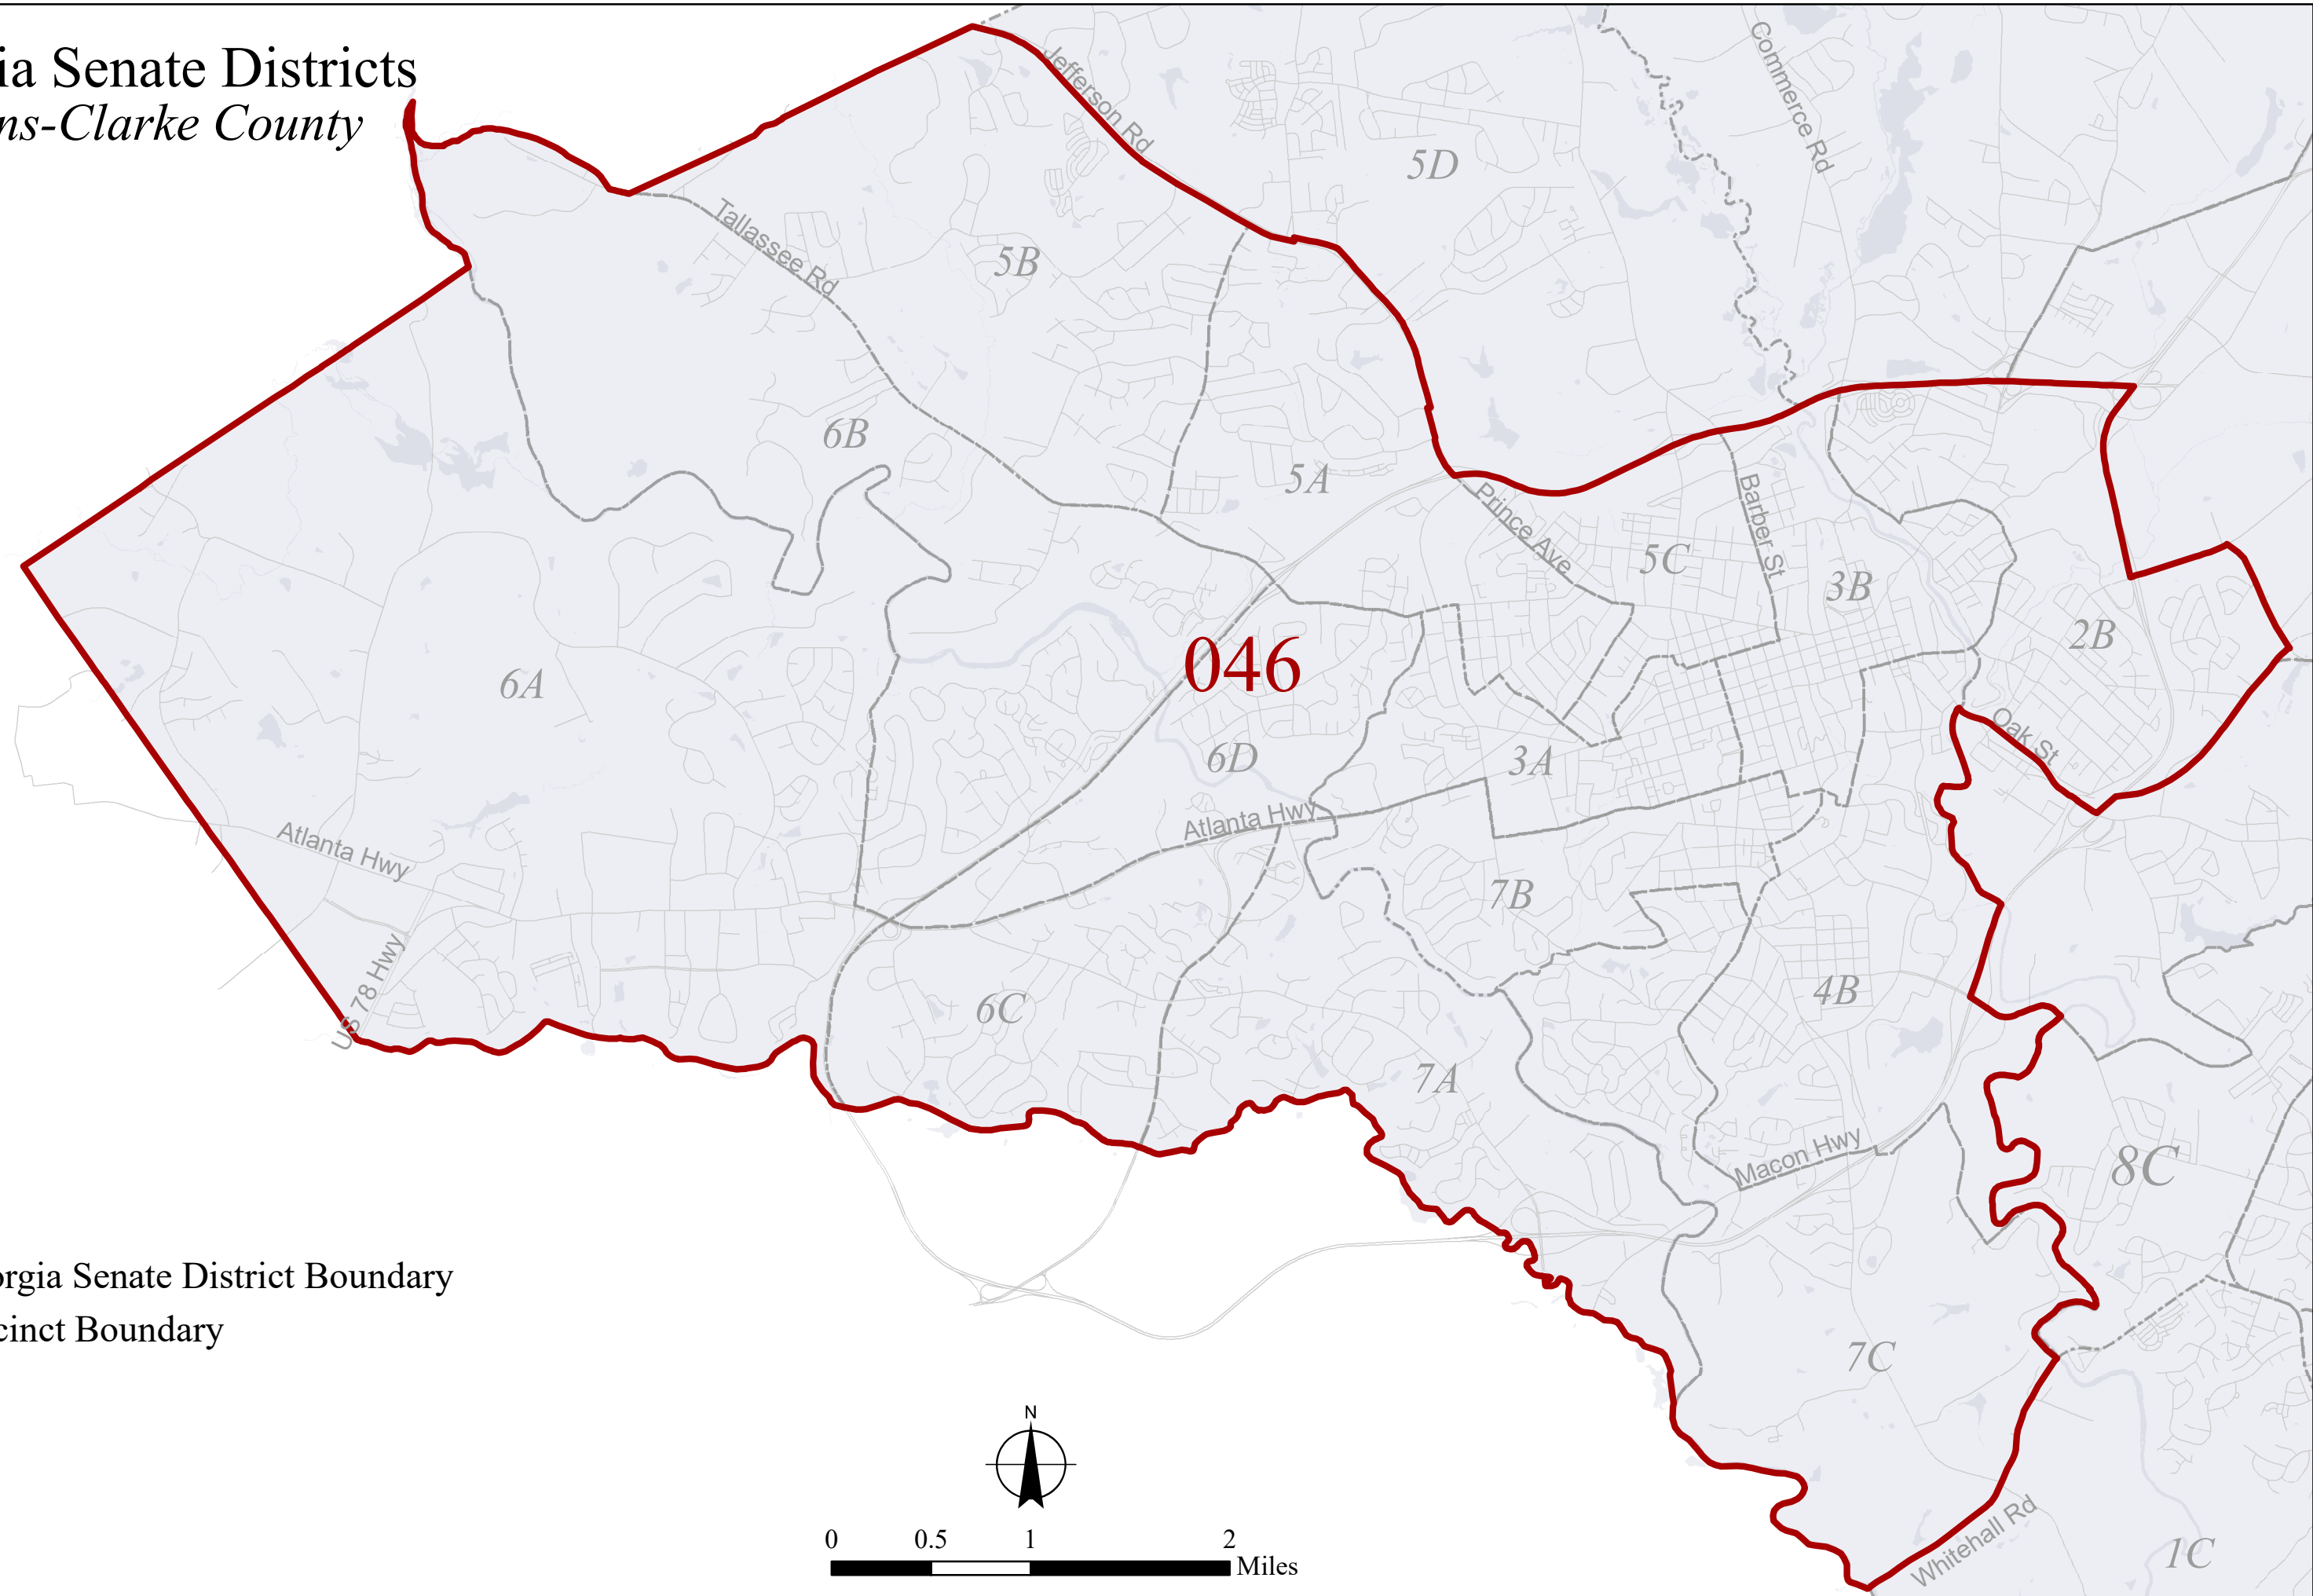

Georgia Senate Districts

Athens-Clarke County

046 Georgia Senate District Boundary
6A Precinct Boundary