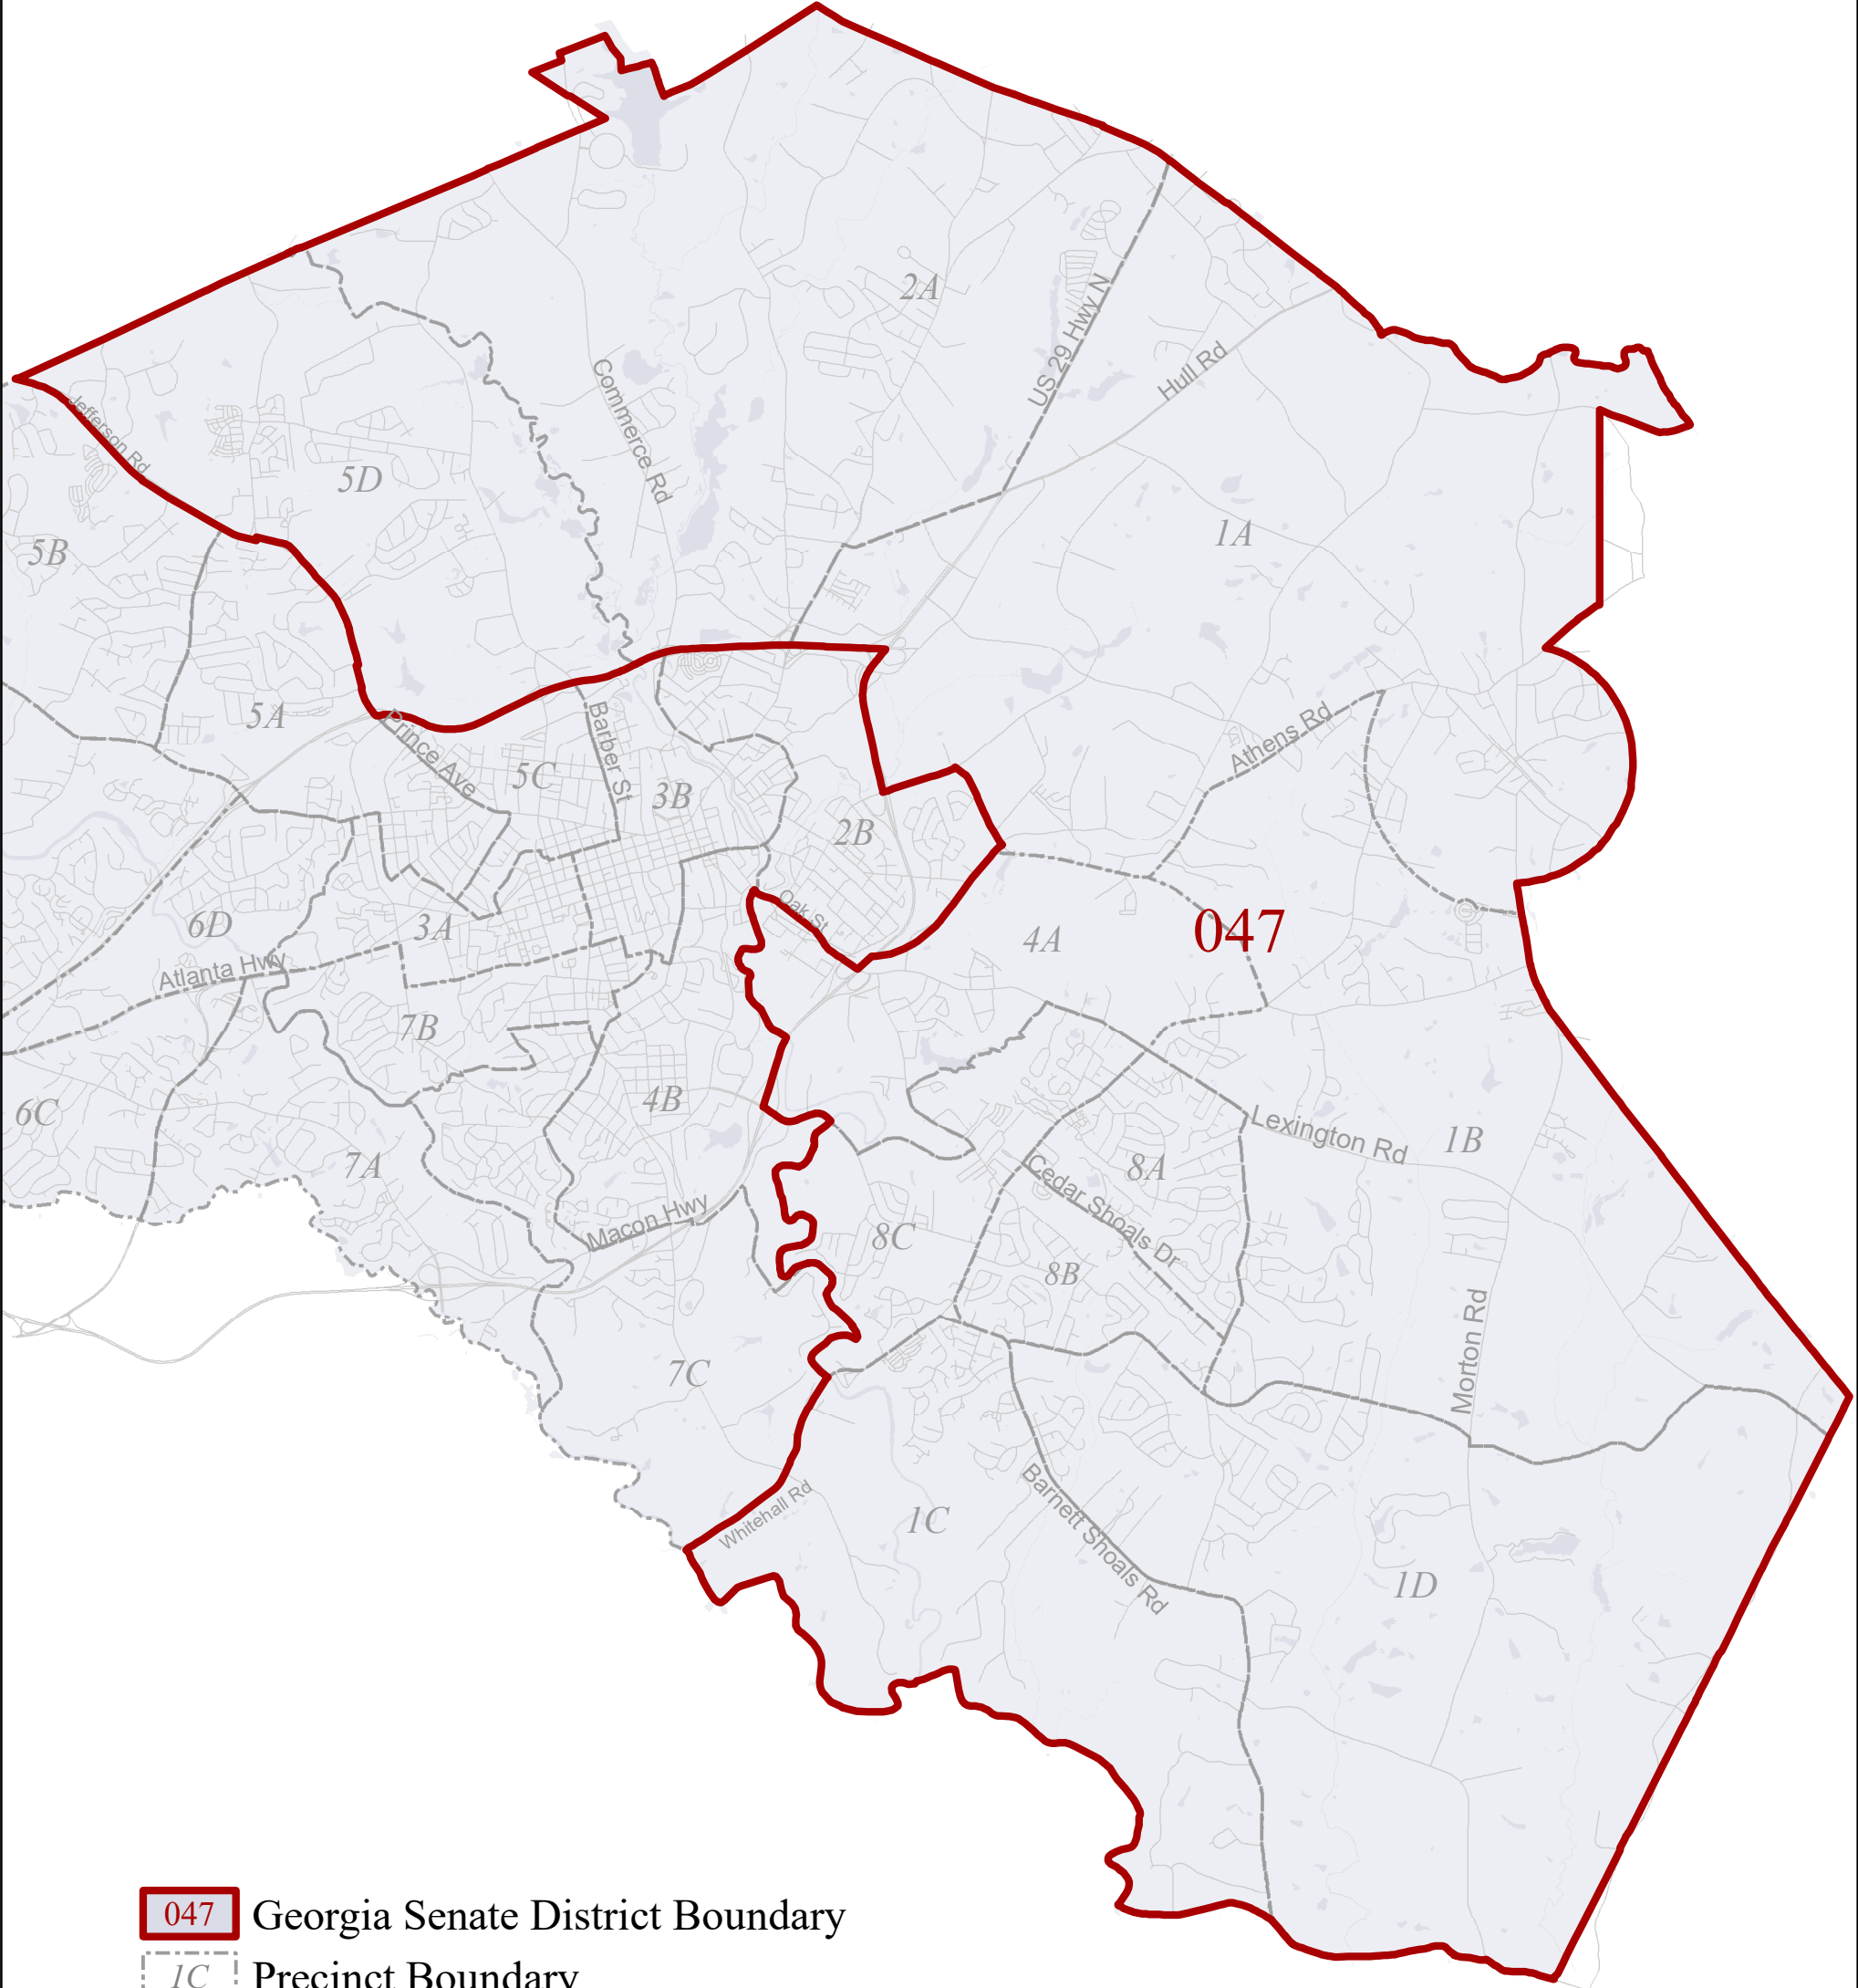

Georgia Senate Districts

Athens-Clarke County

047 Georgia Senate District Boundary
1C Precinct Boundary

0 0.5 1 2 Miles