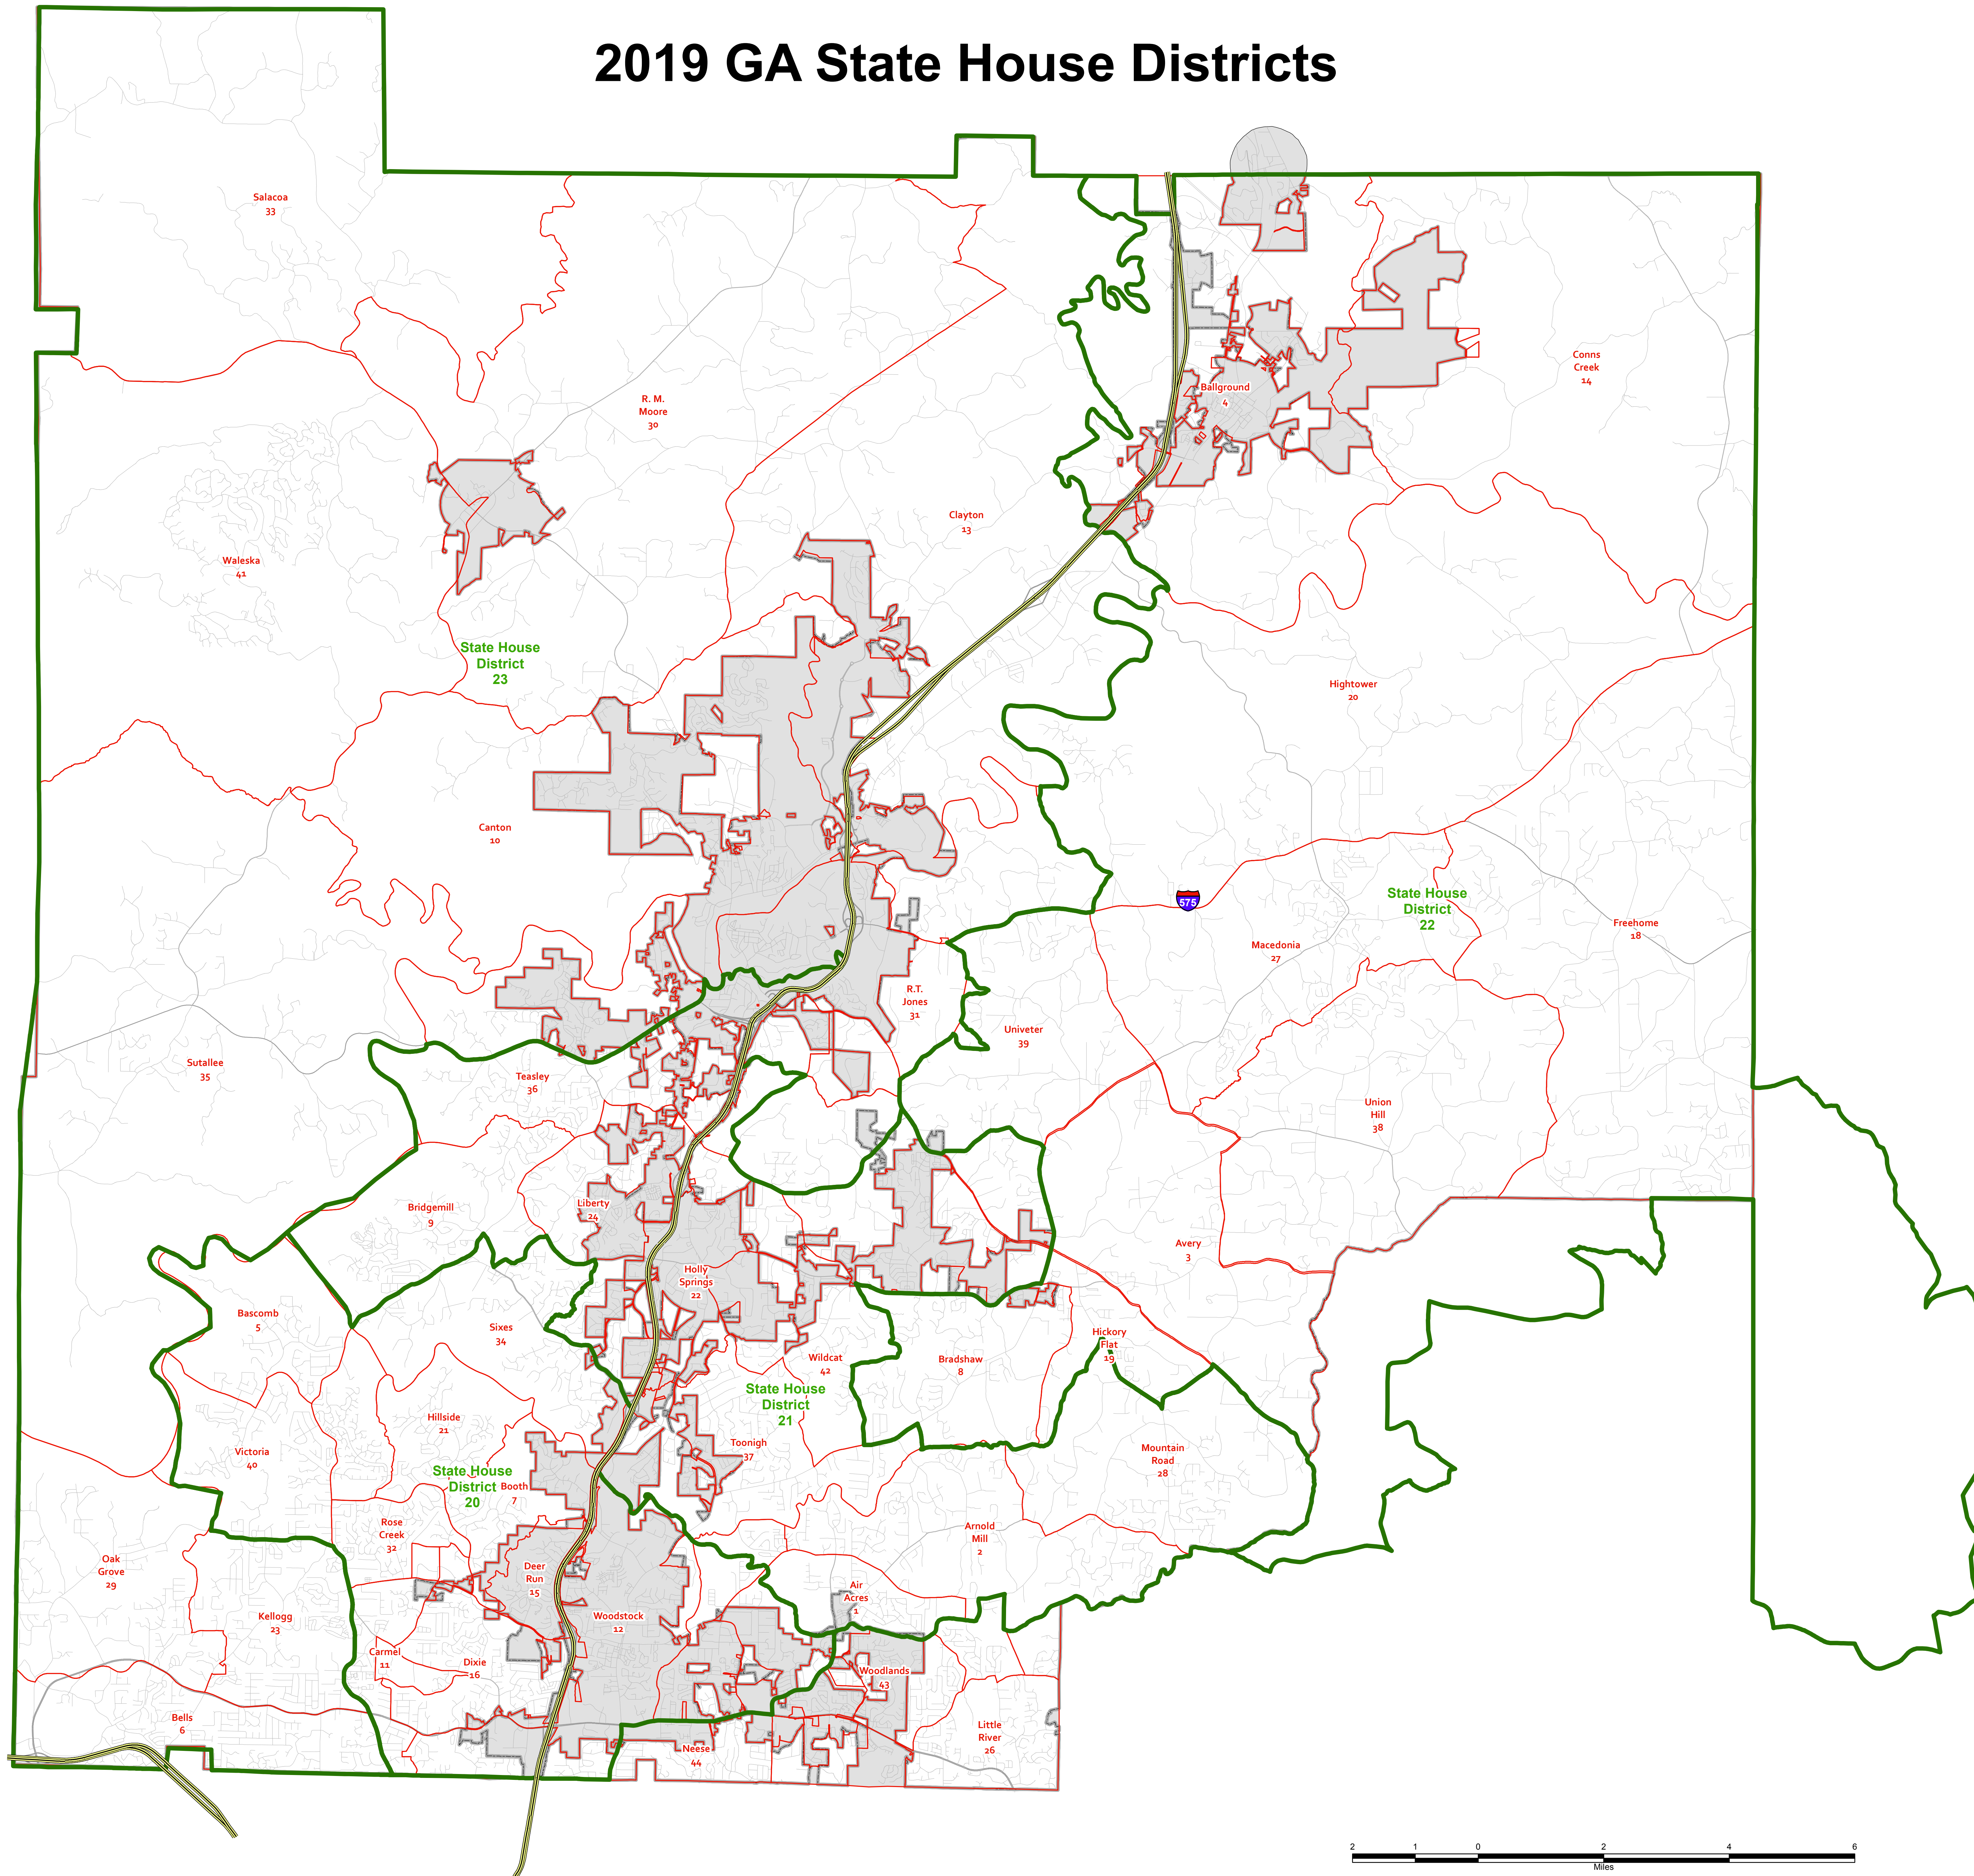

2019 GA State House Districts

- State House Districts
- Voting Precincts
- Streets
- Highway
- Highway Ramp
- Arterial
- Major Collector
- Cities
- Cherokee County

Date of Creation
8/22/2019

\\Maps\Projects\Elections\2019 Elections
\2019 State House Districts

This Map Has Been Compiled From
The Most Up To Date And Reliable
Sources Available. Cherokee County
Assumes No Responsibility For Errors
Or Omissions Contained Within This Map.
No Warranties or Representations Are
Expressed Or Implied In Fact Or In Law.