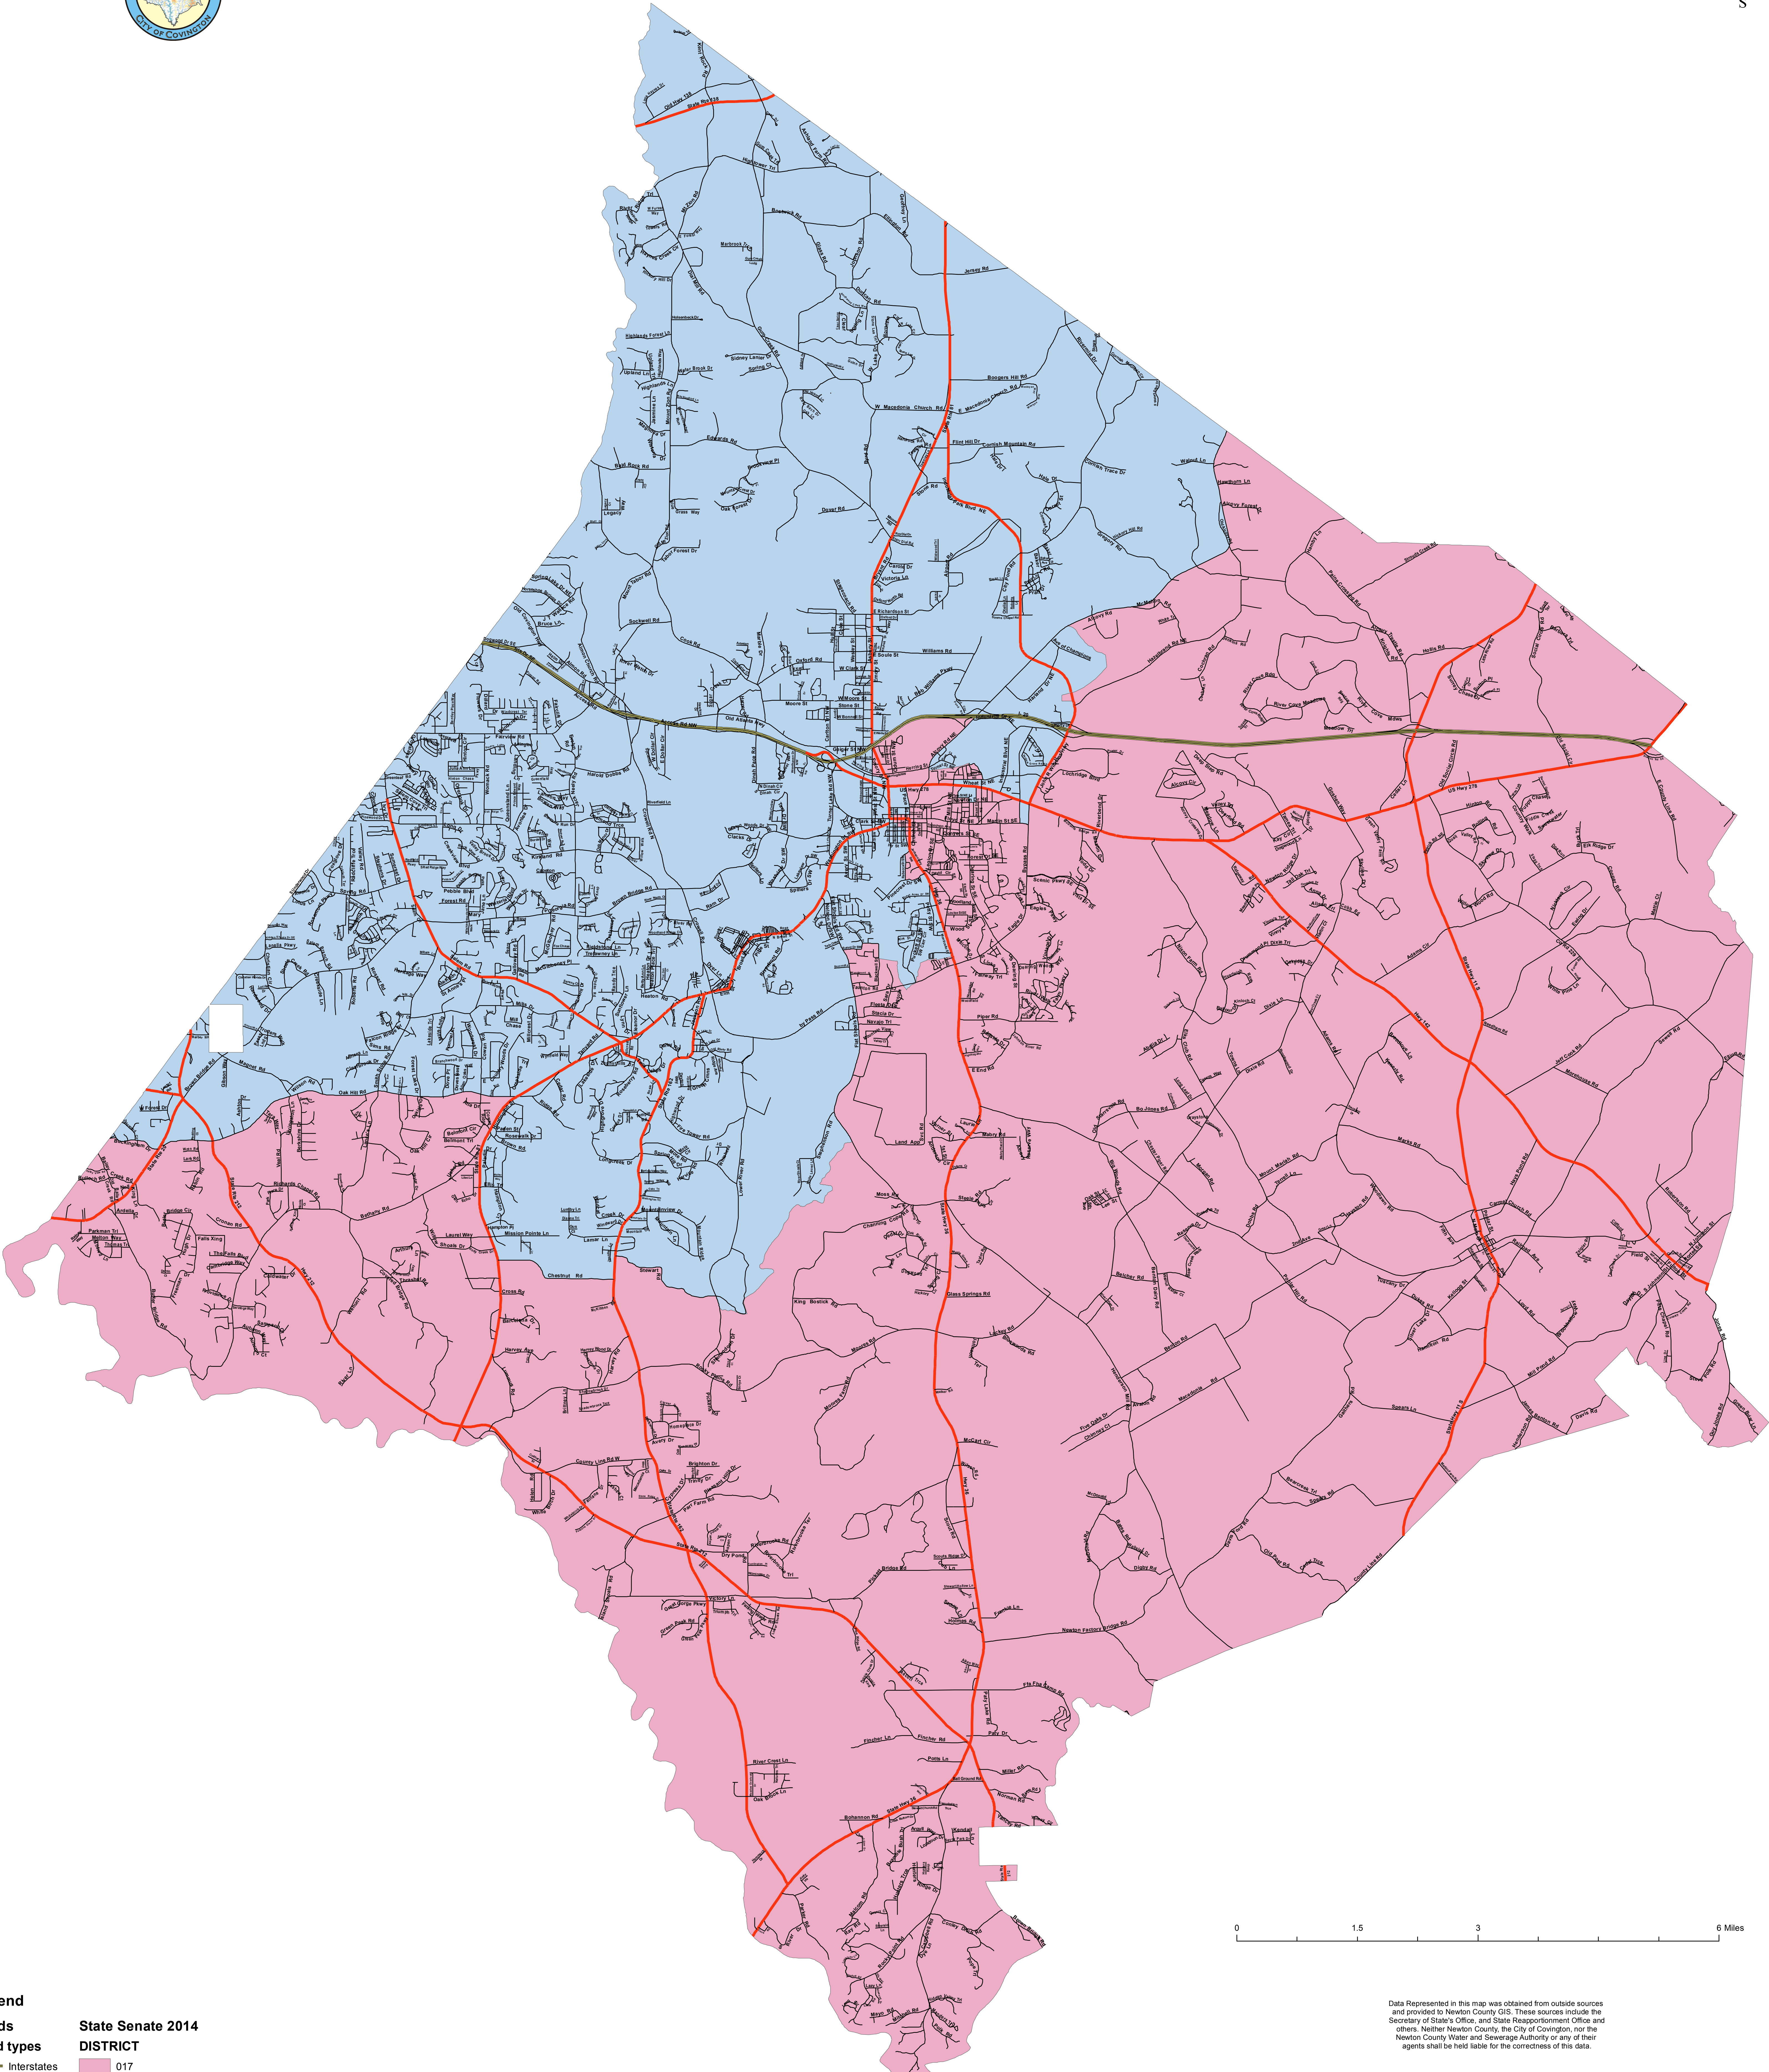

Newton County State Senate Districts for 2014

1. **Legend**

Roads	State Senate 2014
Road types	DISTRICT
Interstates	017
State Hwys	043
Local Rd type	
Local Rd type	
Local Rd type	
Local Rd type	
Local Rd type	
Local Rd type	
Local Rd type	
Local Rd type	
Local Rd type