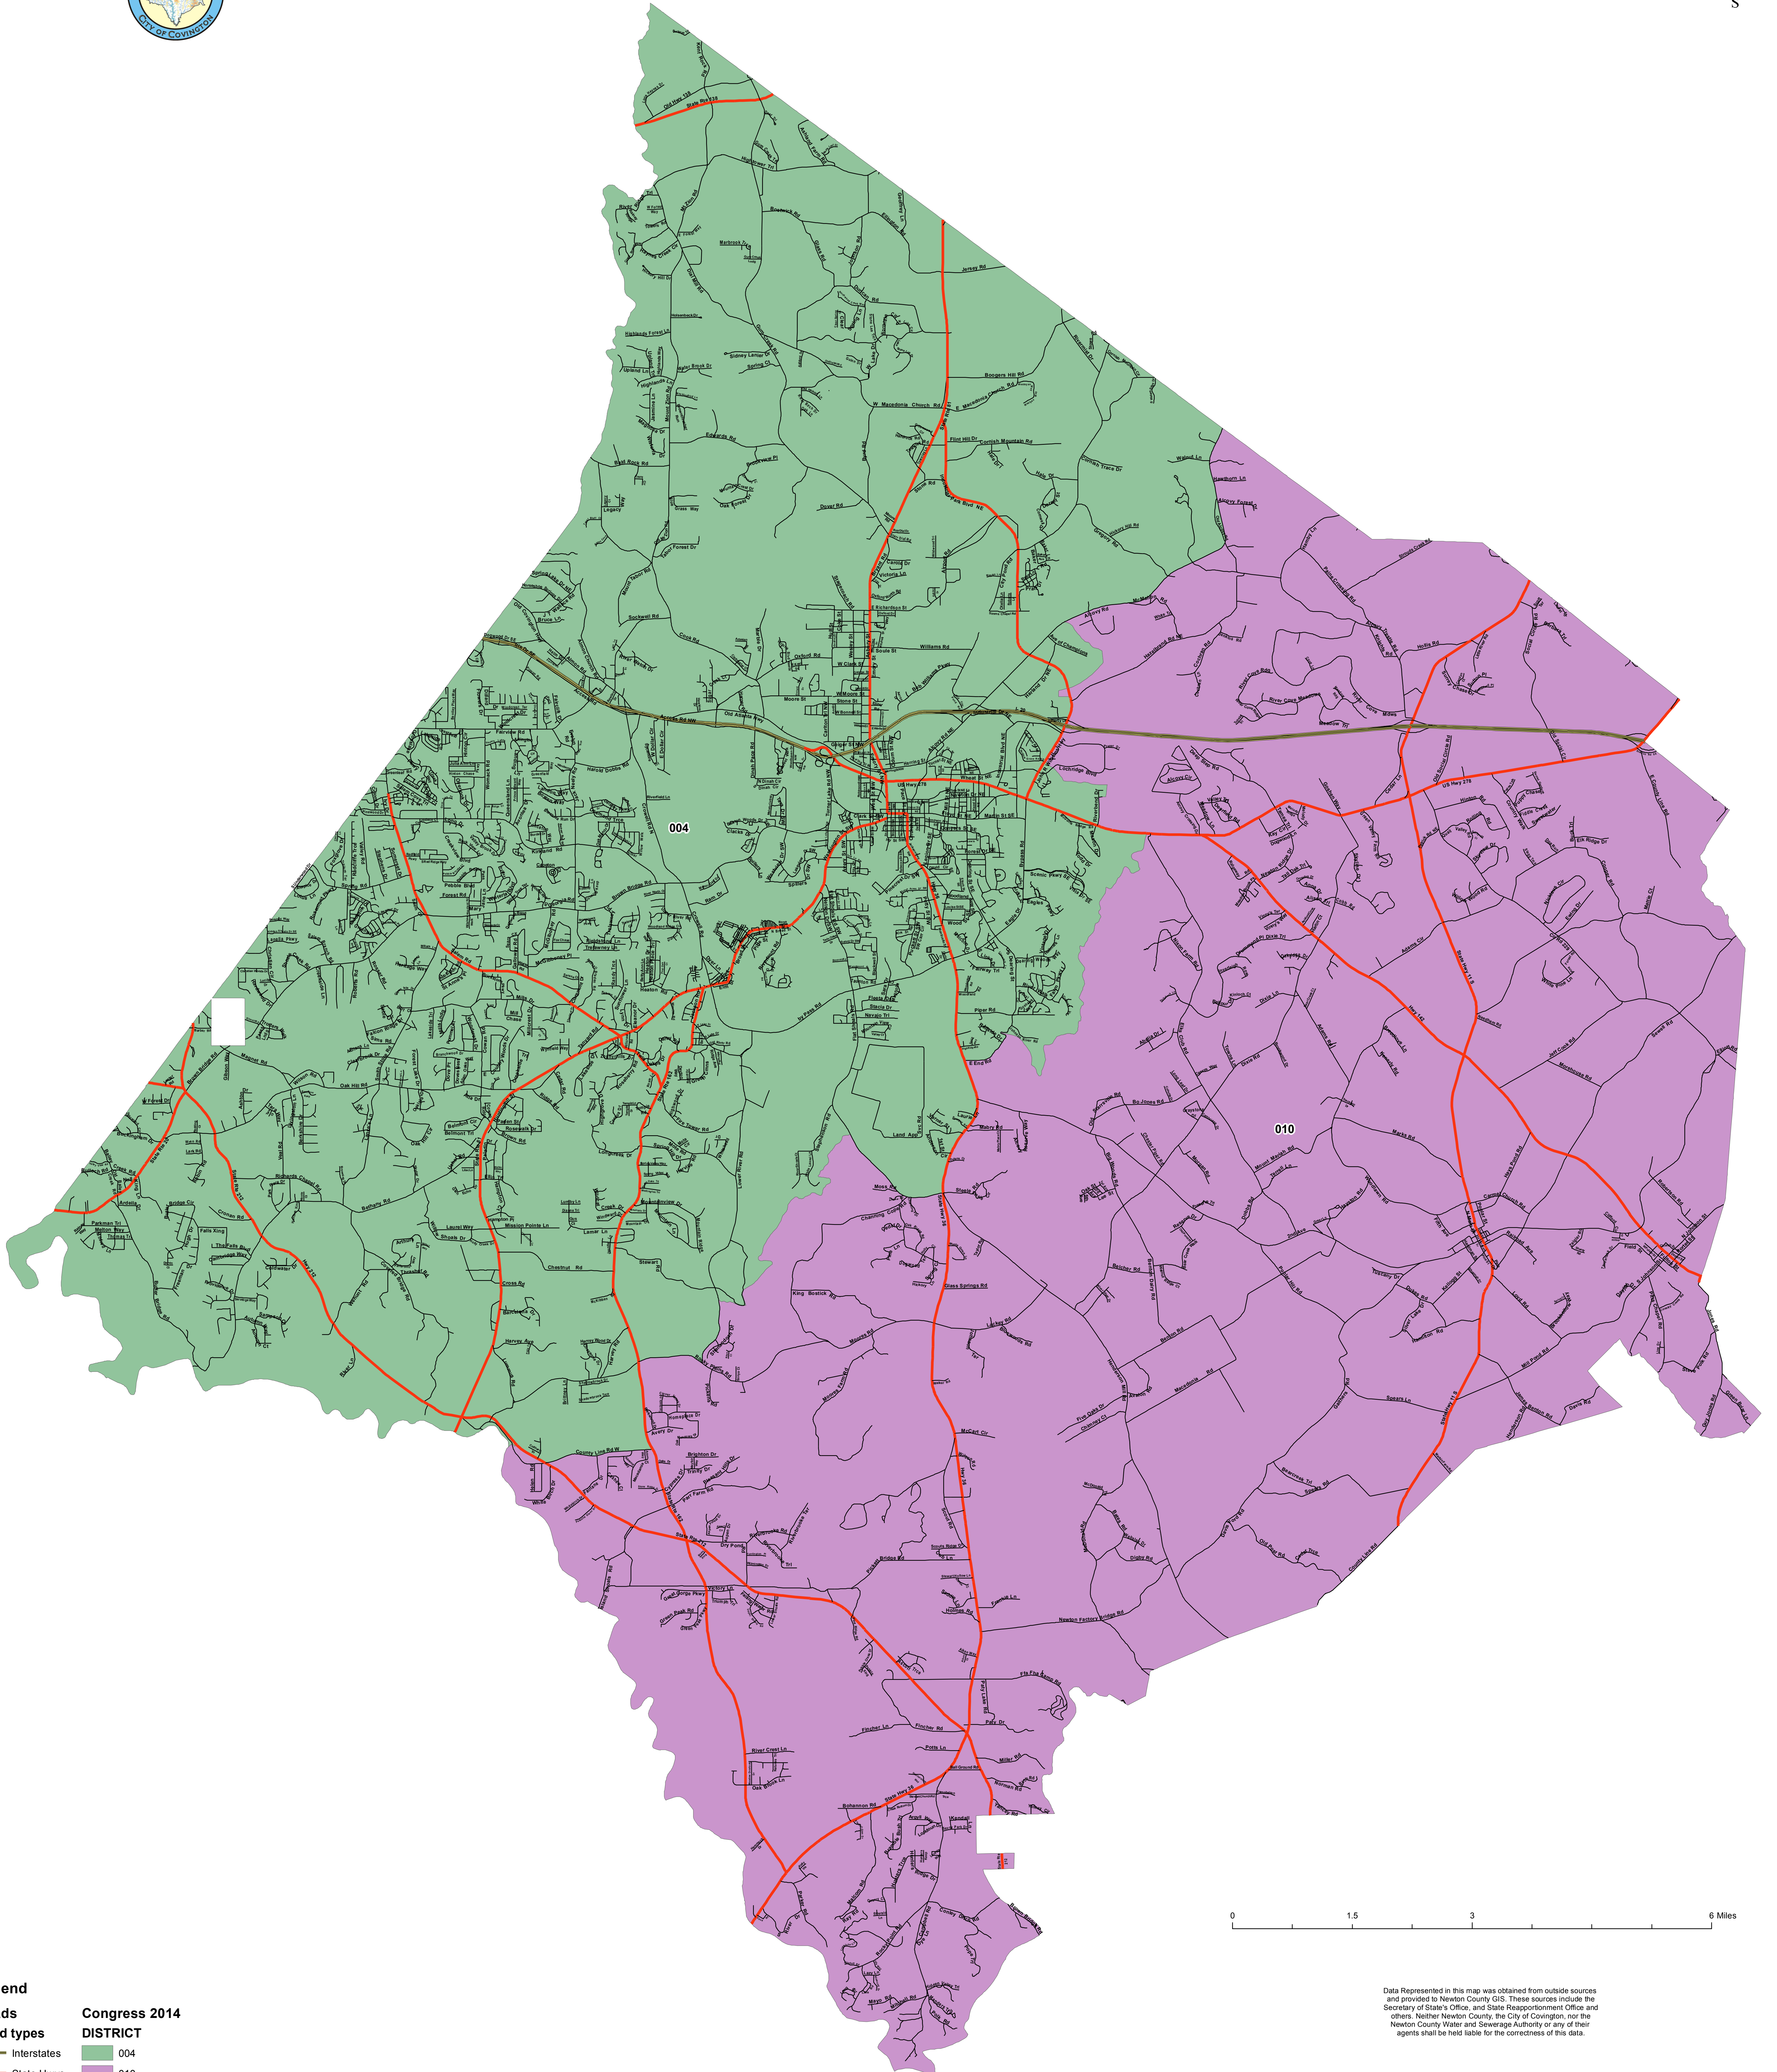

Newton County US Congressional Districts for 2014

1. **Legend**

Roads	Congress 2014
Road types	DISTRICT
Interstates	004
State Hwys	010
Local Rd type	
Local Rd type	
Local Rd type	
Local Rd type	
Local Rd type	
Local Rd type	
Local Rd type	
Local Rd type	
Local Rd type