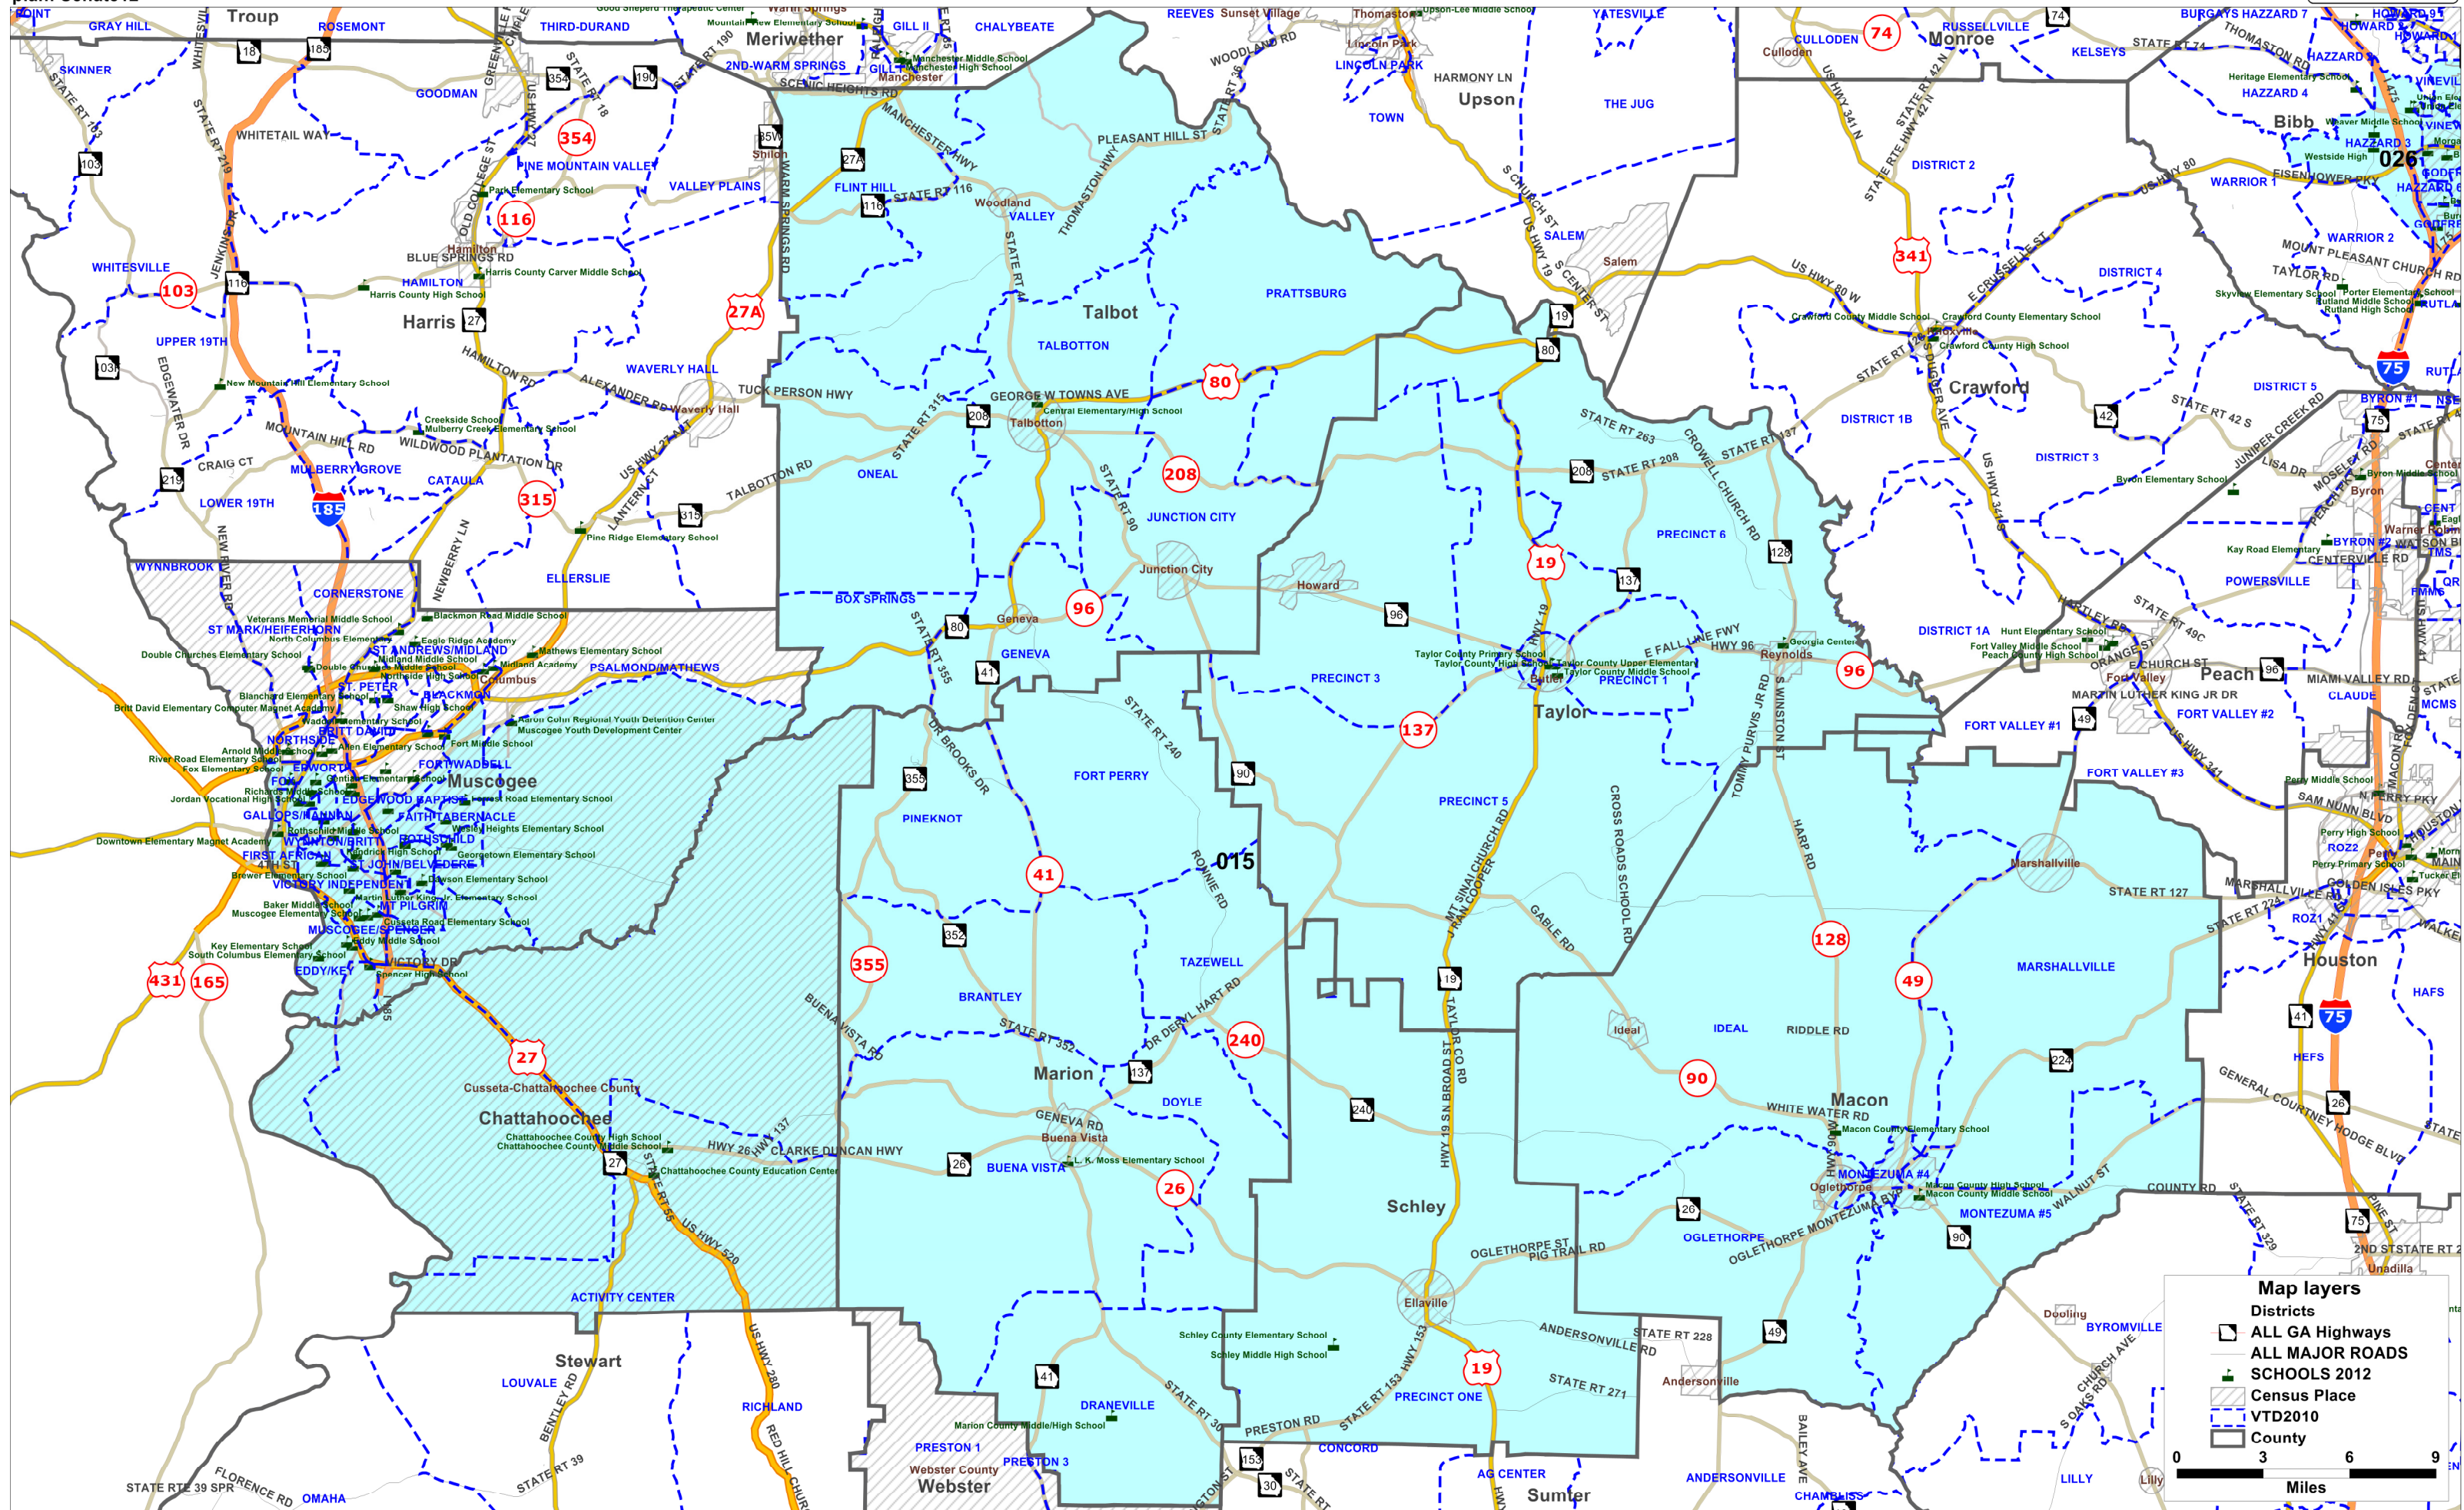

Georgia State Senate District 015

Map layers

- Districts
- ALL GA Highways
- ALL MAJOR ROADS
- SCHOOLS 2012
- Census Place
- VTD2010
- County

Miles