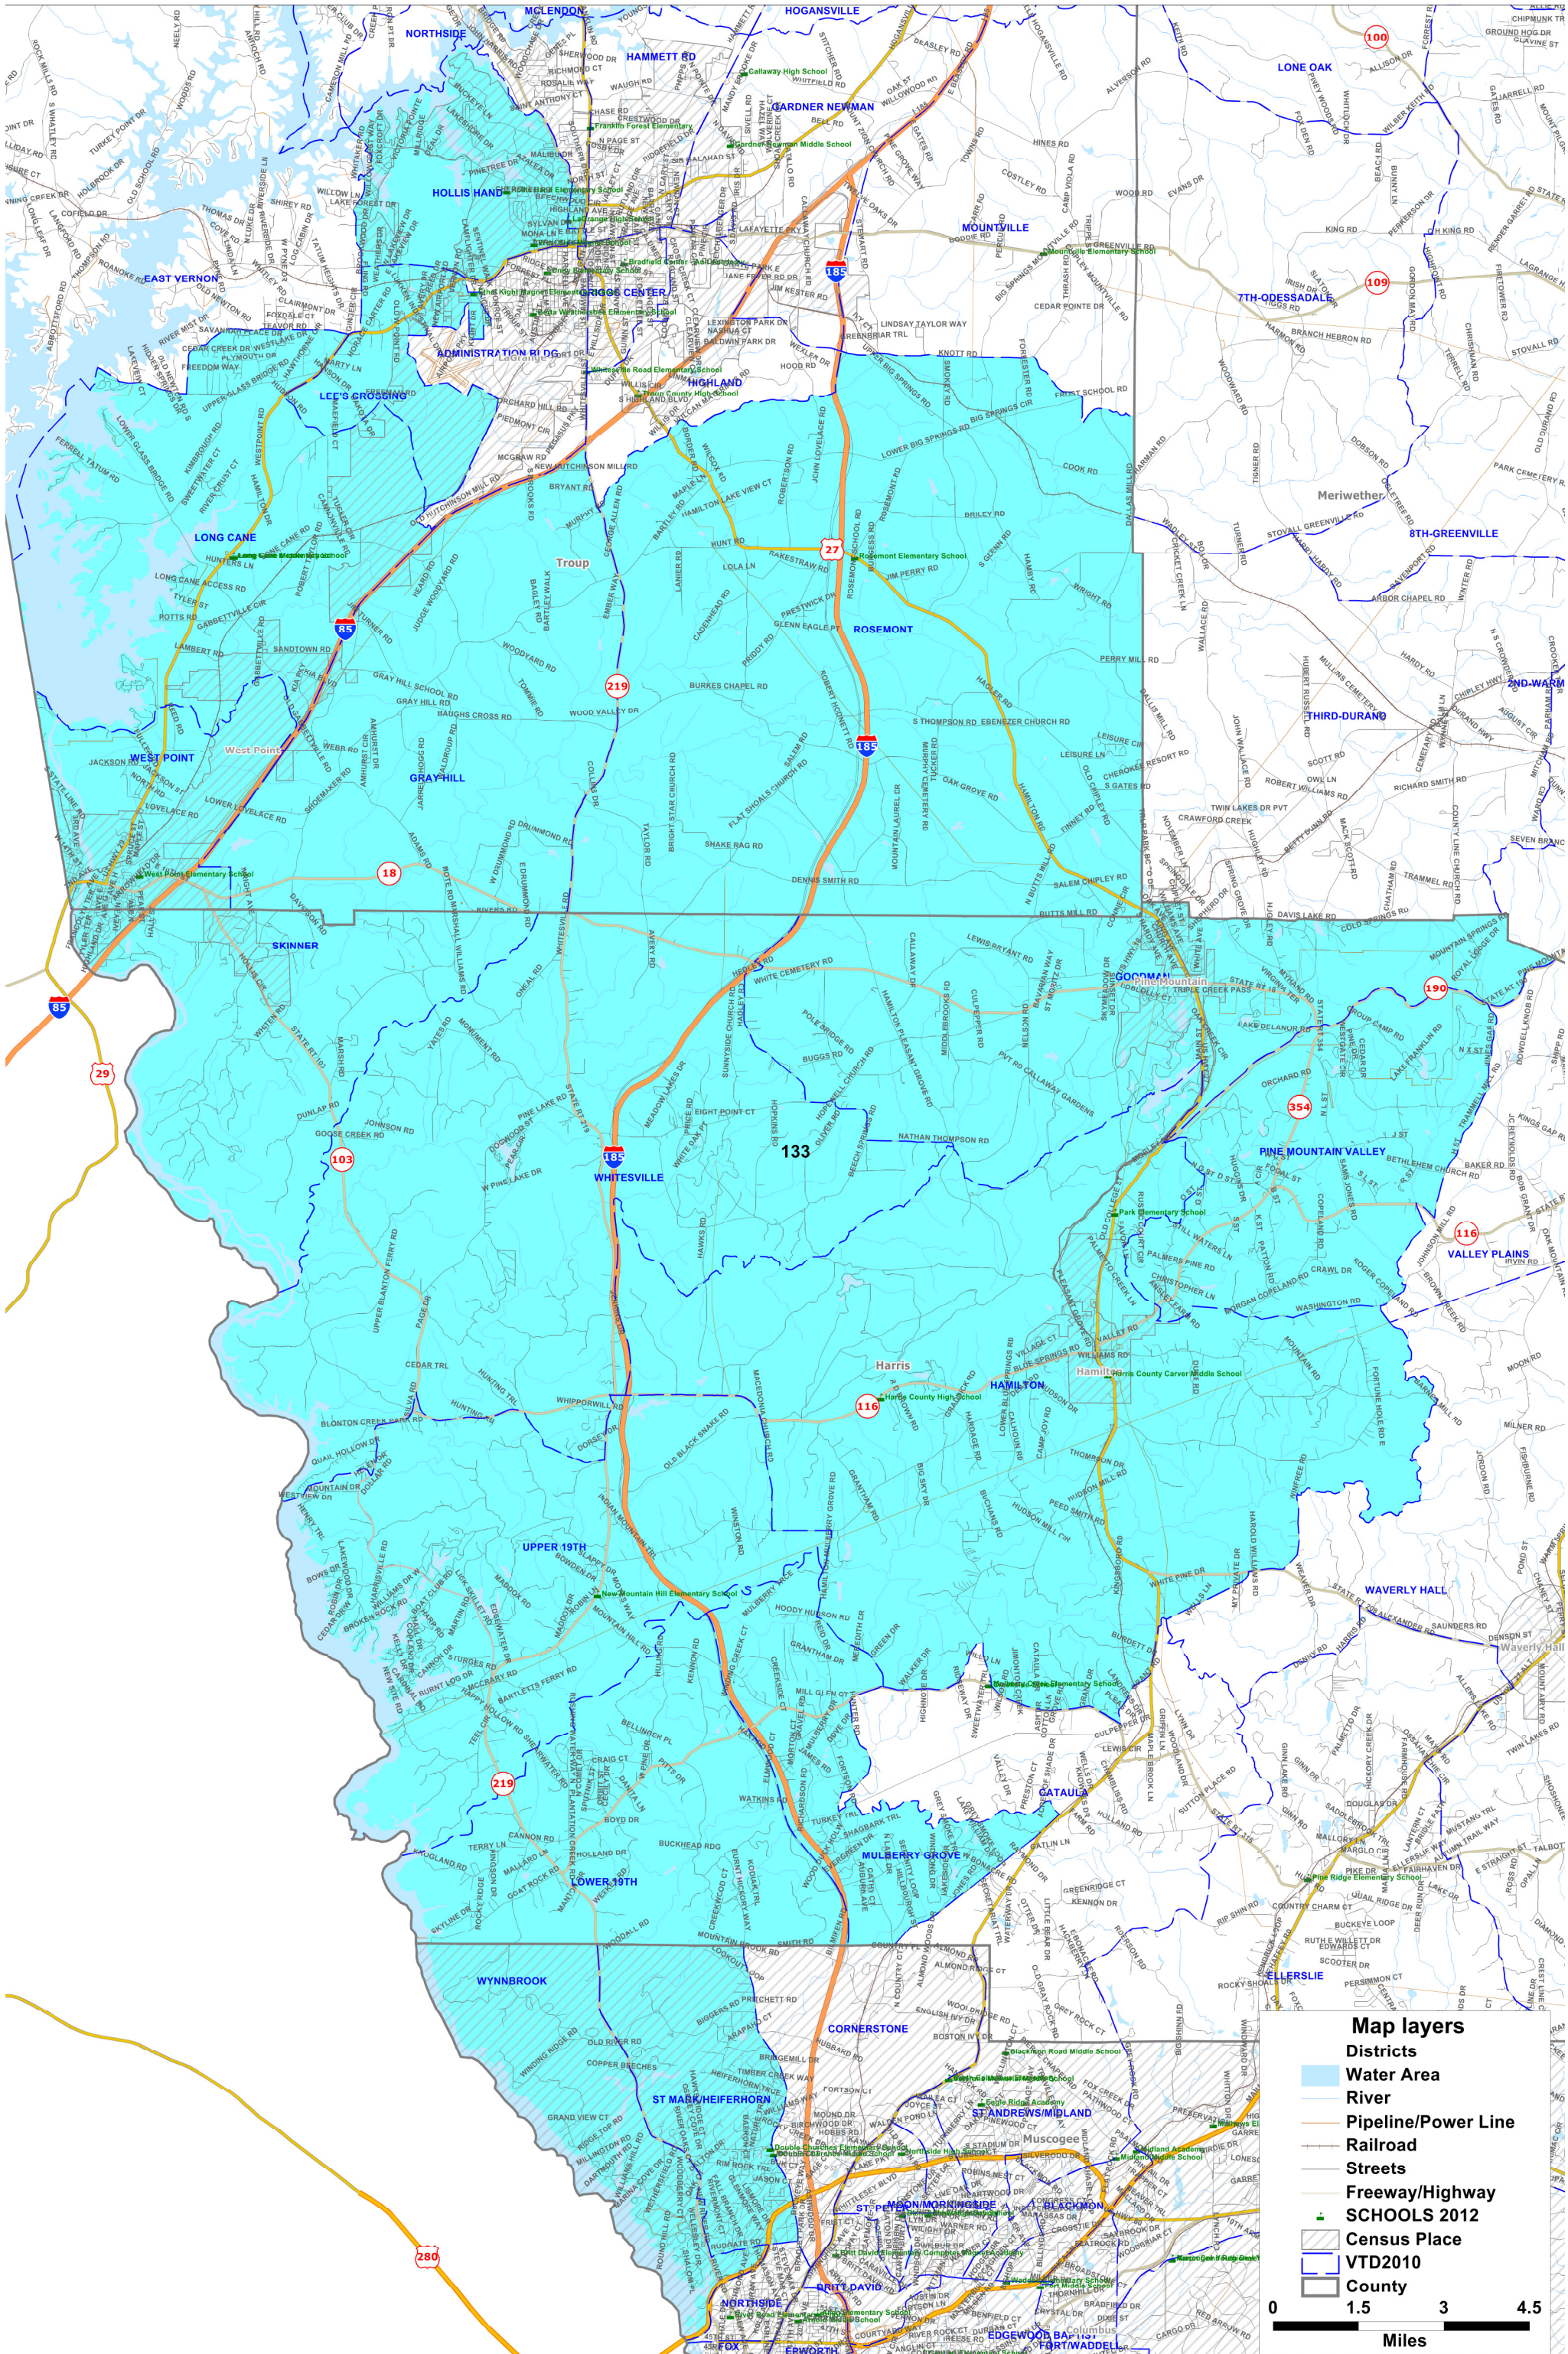

Georgia House of Representatives District 133

Map layers

- Districts
- Water Area
- River
- Pipeline/Power Line
- Railroad
- Streets
- Freeway/Highway
- SCHOOLS 2012
- Census Place
- VTD2010
- County

0 1.5 3 4.5
Miles