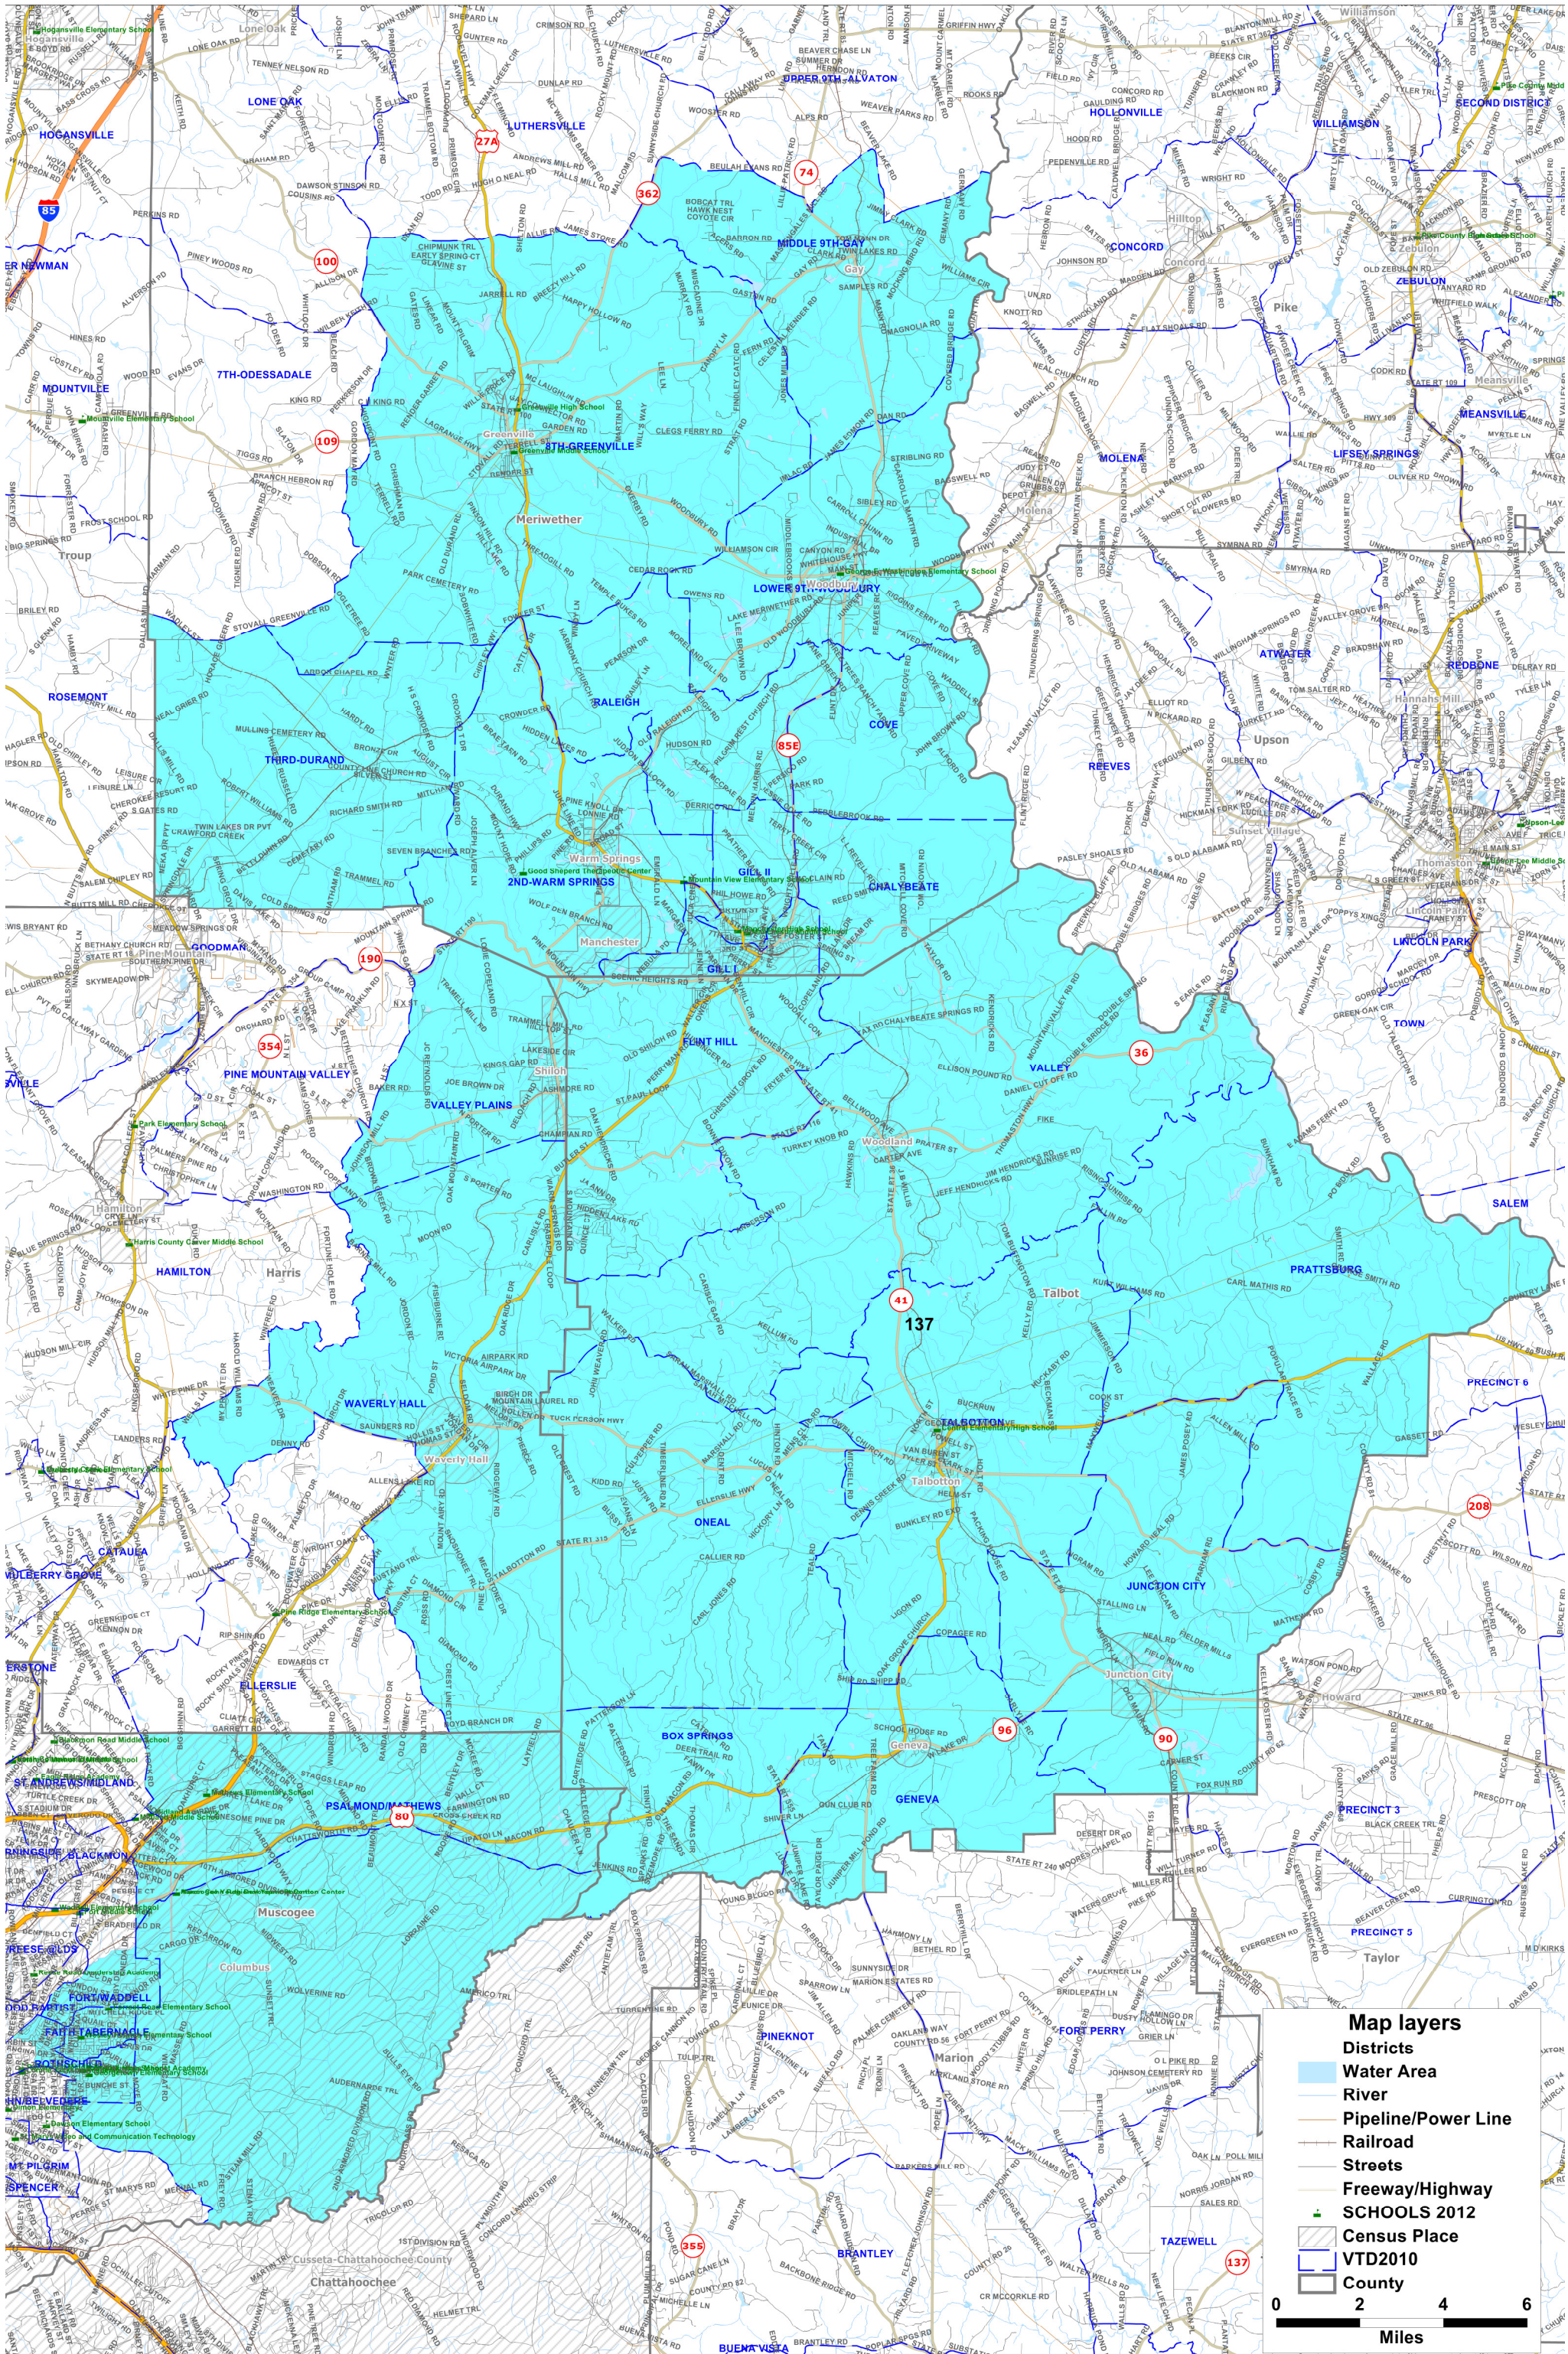

Georgia House of Representatives 137

Map layers

- Districts
- Water Area
- River
- Pipeline/Power Line
- Railroad
- Streets
- Freeway/Highway
- SCHOOLS 2012
- Census Place
- VTD2010
- County

0 2 4 6
Miles