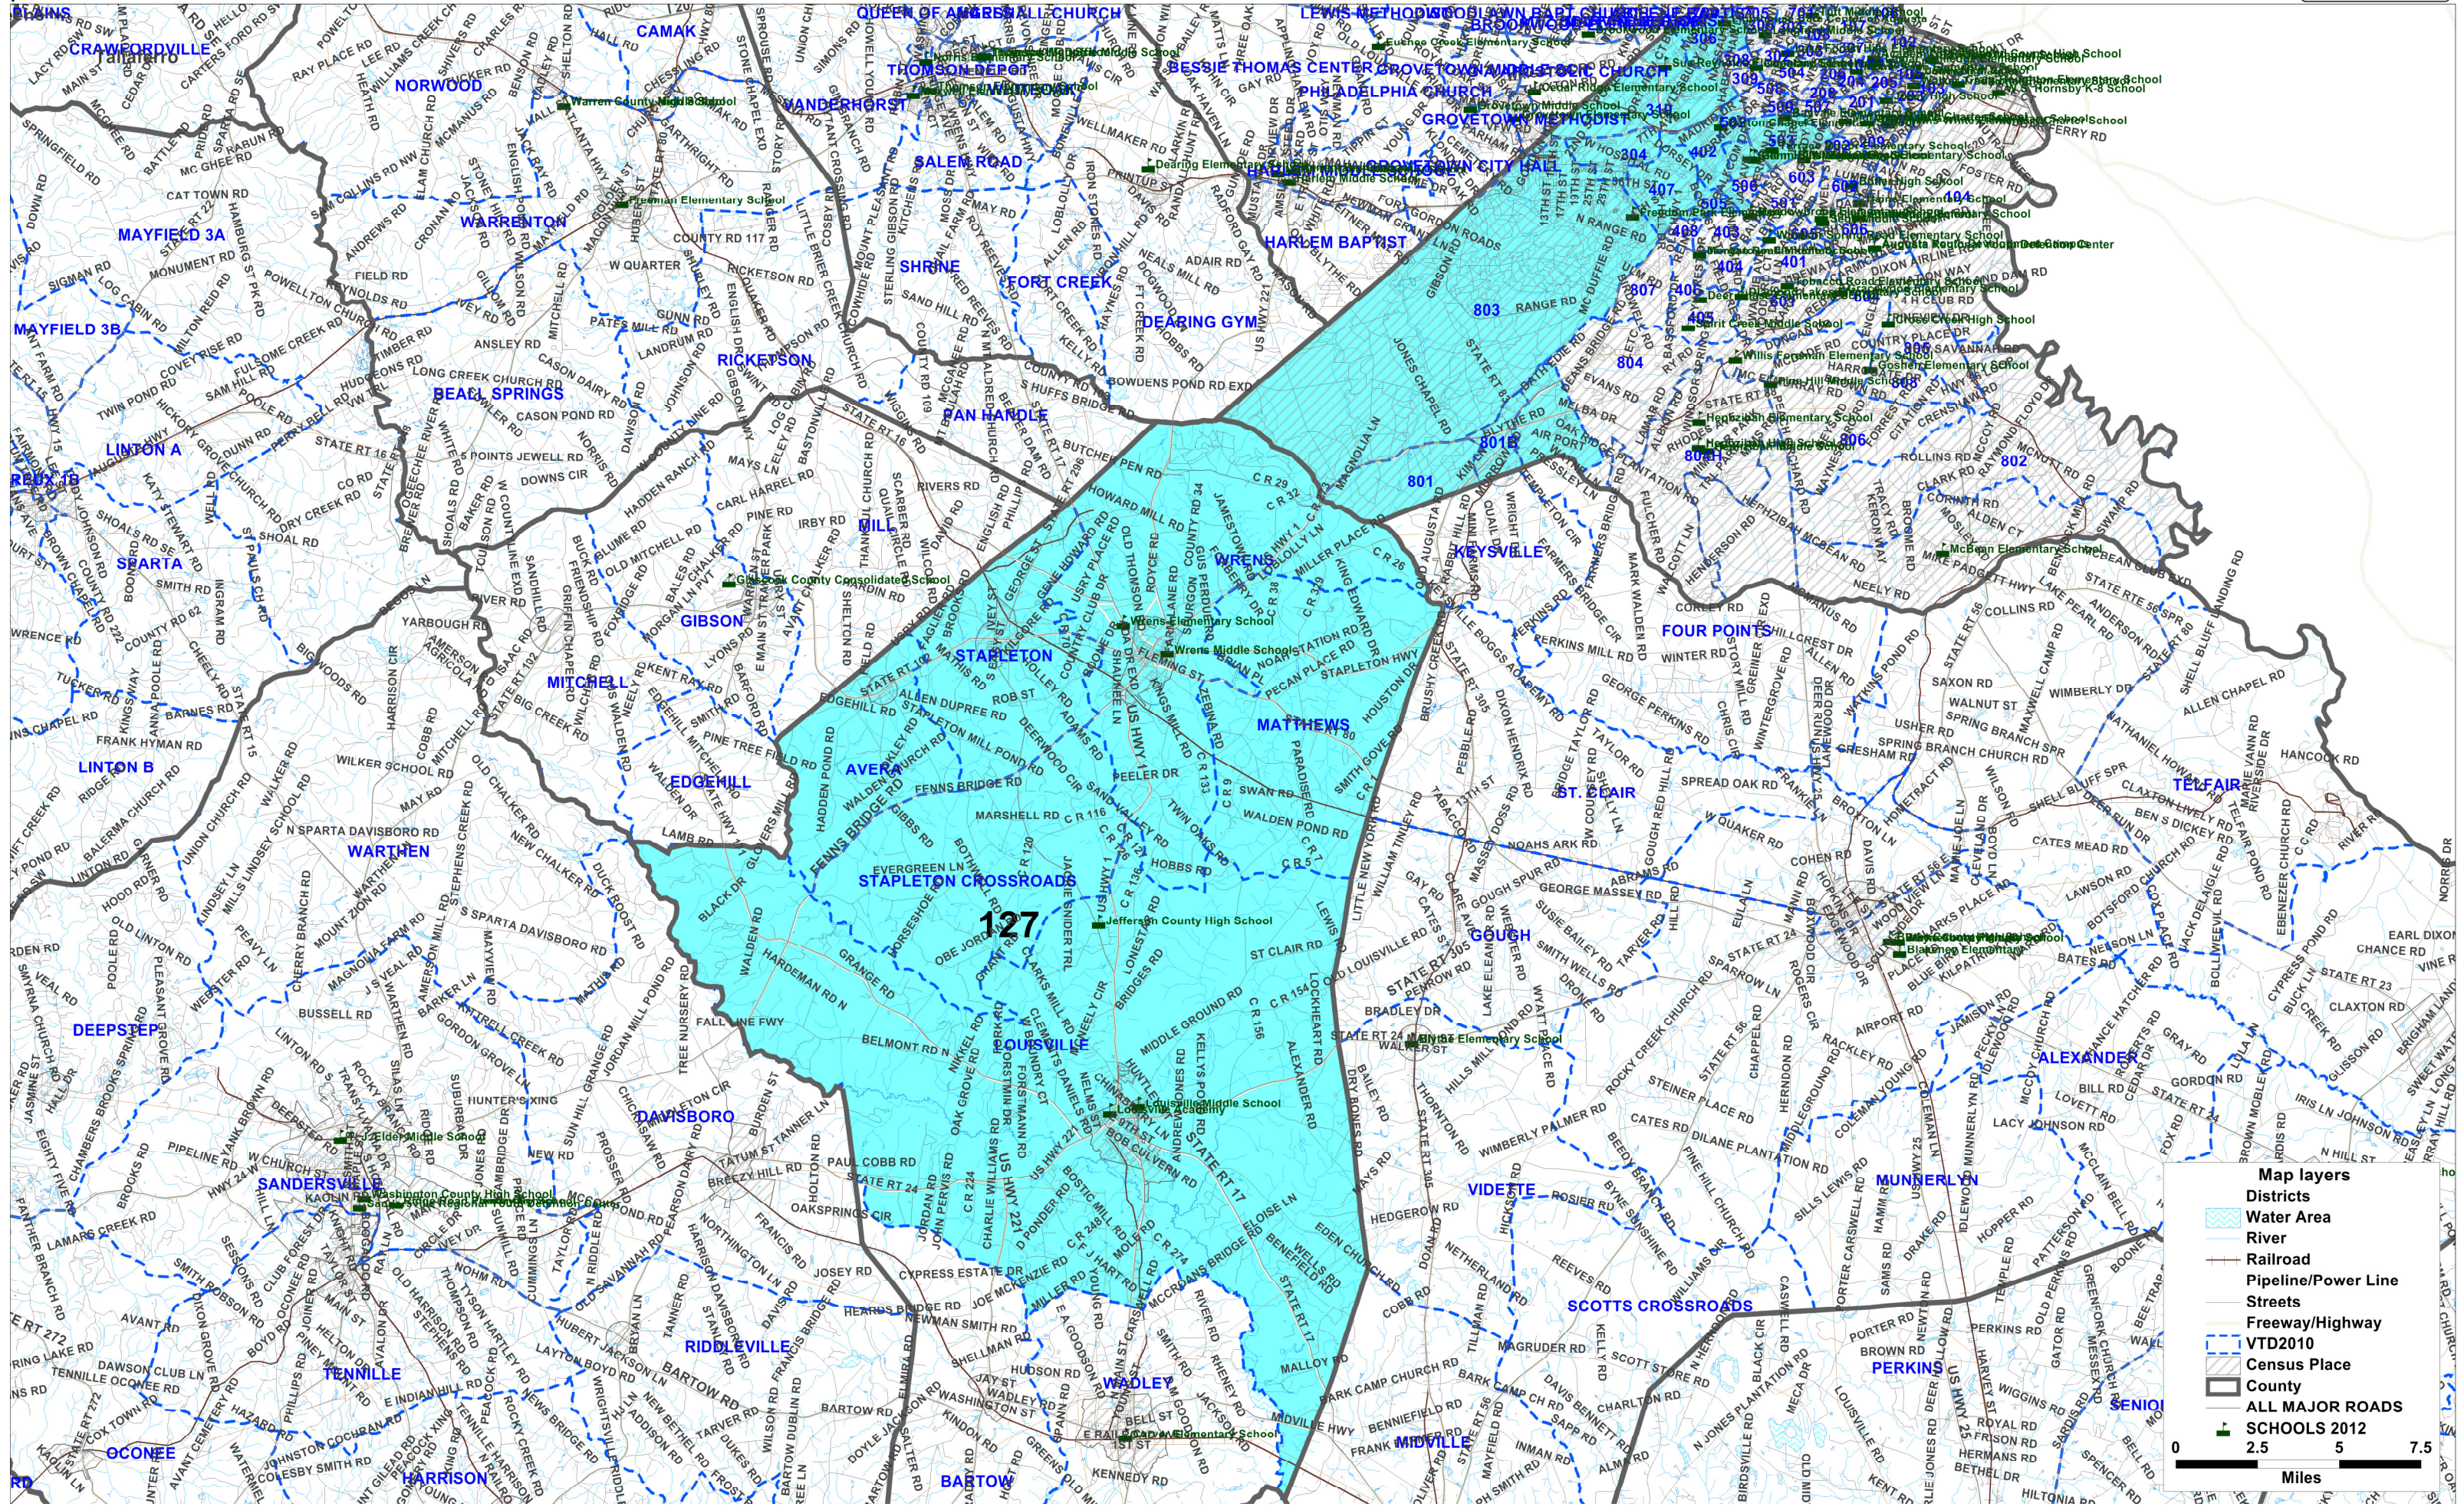

client: State
type: House
plan: House12re

Georgia House of Representatives District 127

Map layers

- Districts
- Water Area
- River
- Railroad
- Pipeline/Power Line
- Streets
- Freeway/Highway
- VTD2010
- Census Place
- County
- ALL MAJOR ROADS
- SCHOOLS 2012

0 2.5 5 7.5
Miles