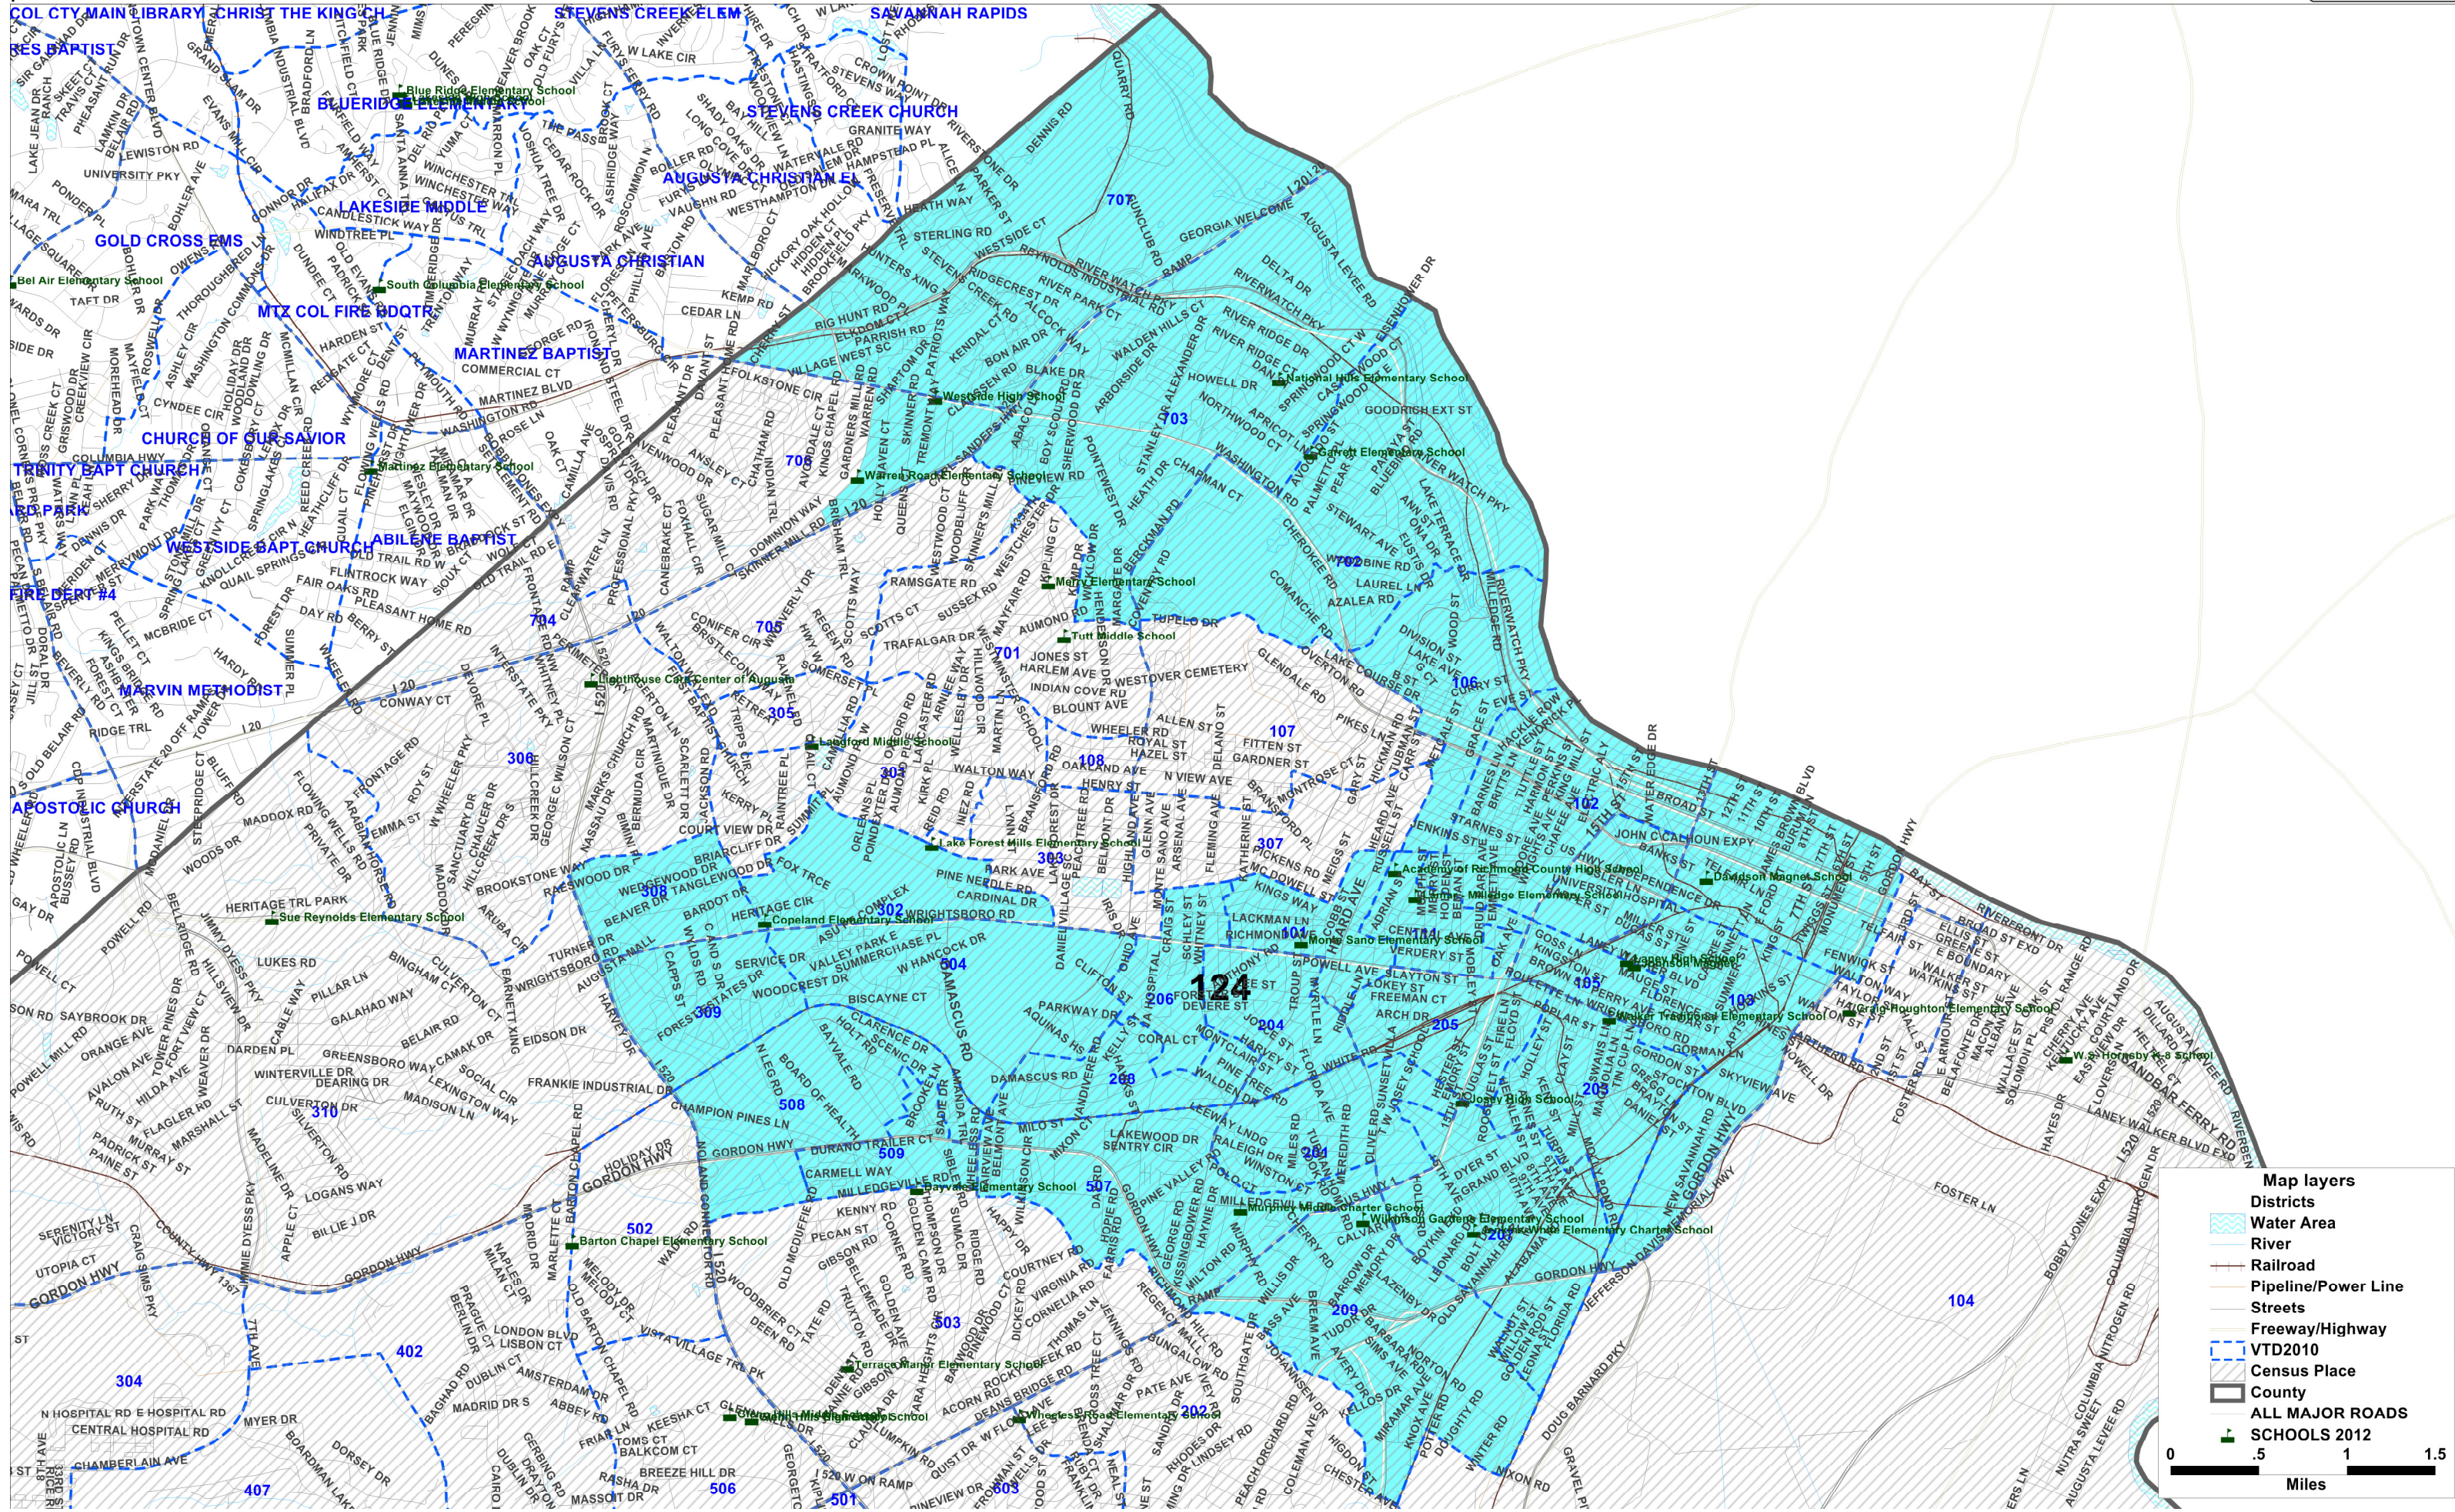

client: State
type: House
plan: House12re

Georgia House of Representatives District 124

Map layers

- Districts
- Water Area
- River
- Railroad
- Pipeline/Power Line
- Streets
- Freeway/Highway
- VTD2010
- Census Place
- County
- ALL MAJOR ROADS
- SCHOOLS 2012

0 .5 1 1.5
Miles