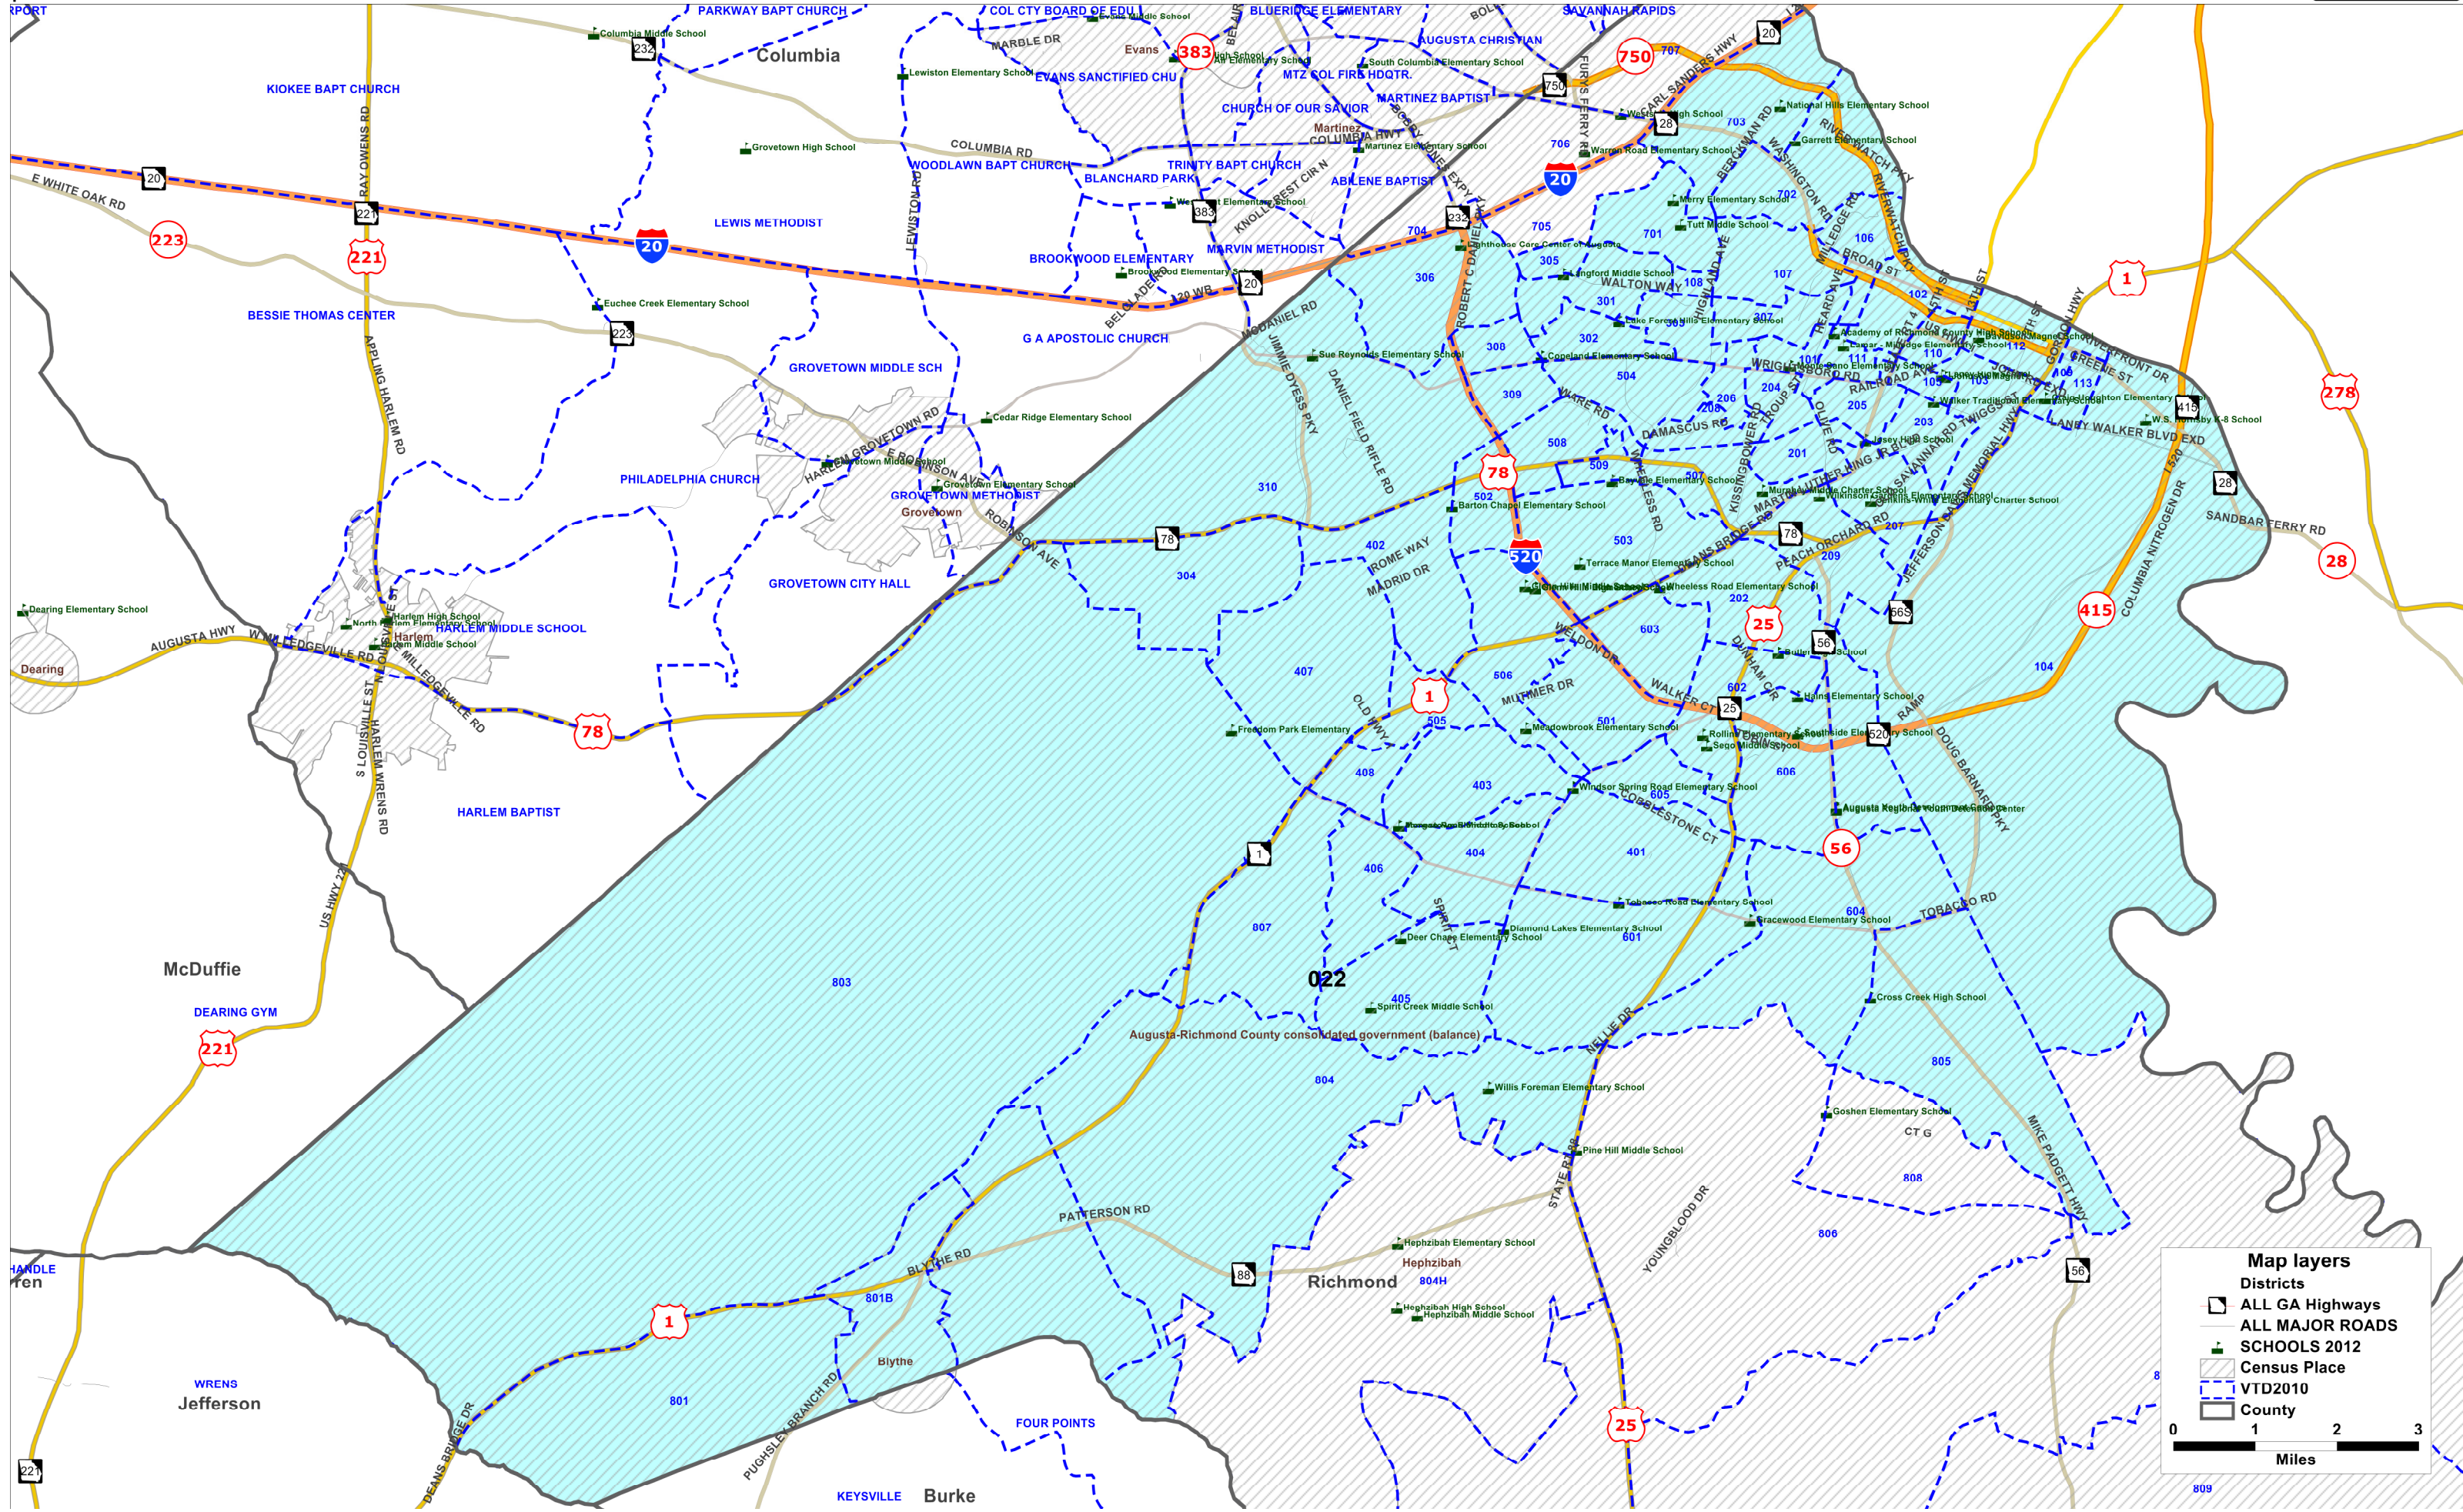

# Georgia State Senate District 022

**Map layers**

- Districts
- ALL GA Highways
- ALL MAJOR ROADS
- SCHOOLS 2012
- Census Place
- VTD2010
- County

0 1 2 3  
Miles