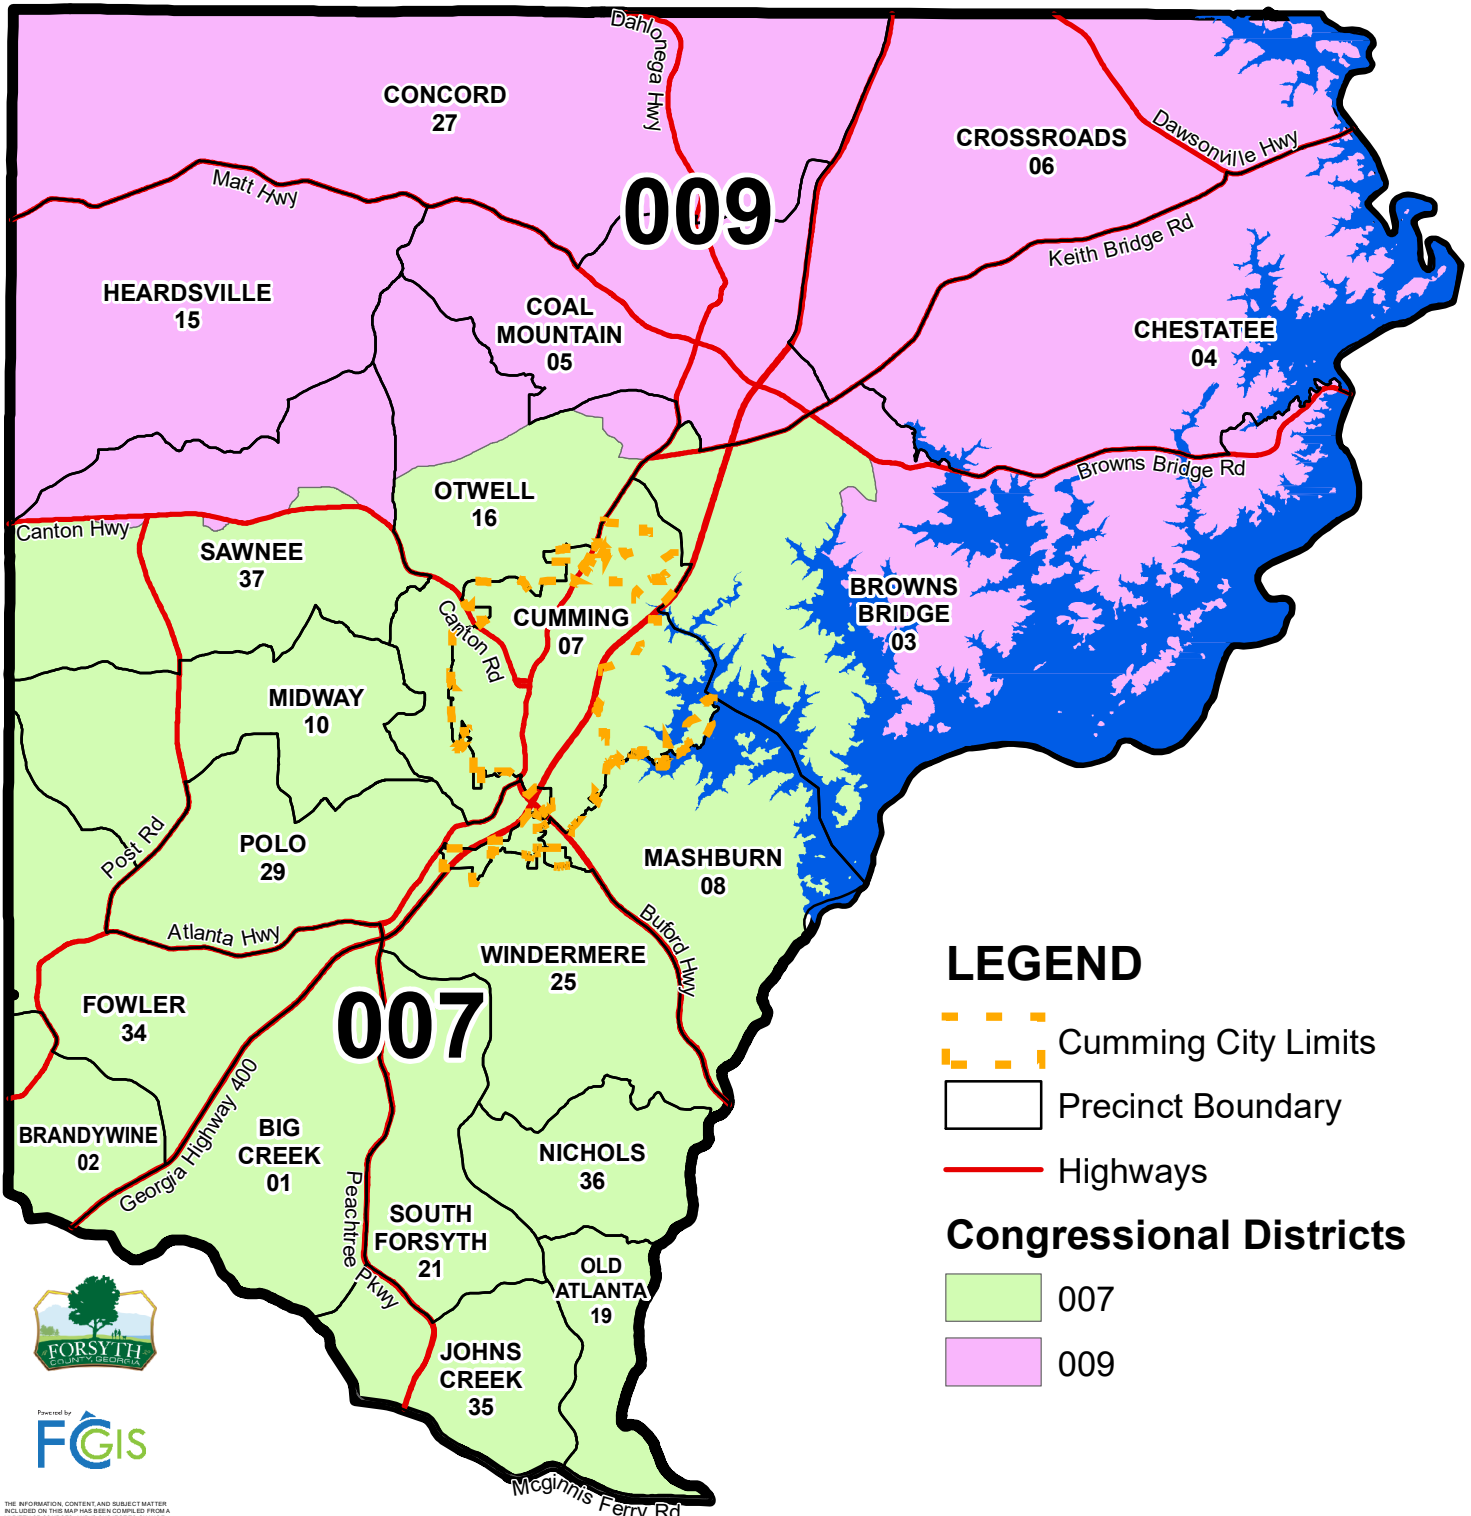

Congressional Districts Forsyth County, GA Effective for the 2020 Election Cycle

LEGEND

- Cumming City Limits
- Precinct Boundary
- Highways

Congressional Districts

- 007
- 009

Elections Office
1201 Sawnee Dr.
Cumming, GA 30004
(770) 781-2118
www.forsythco.com